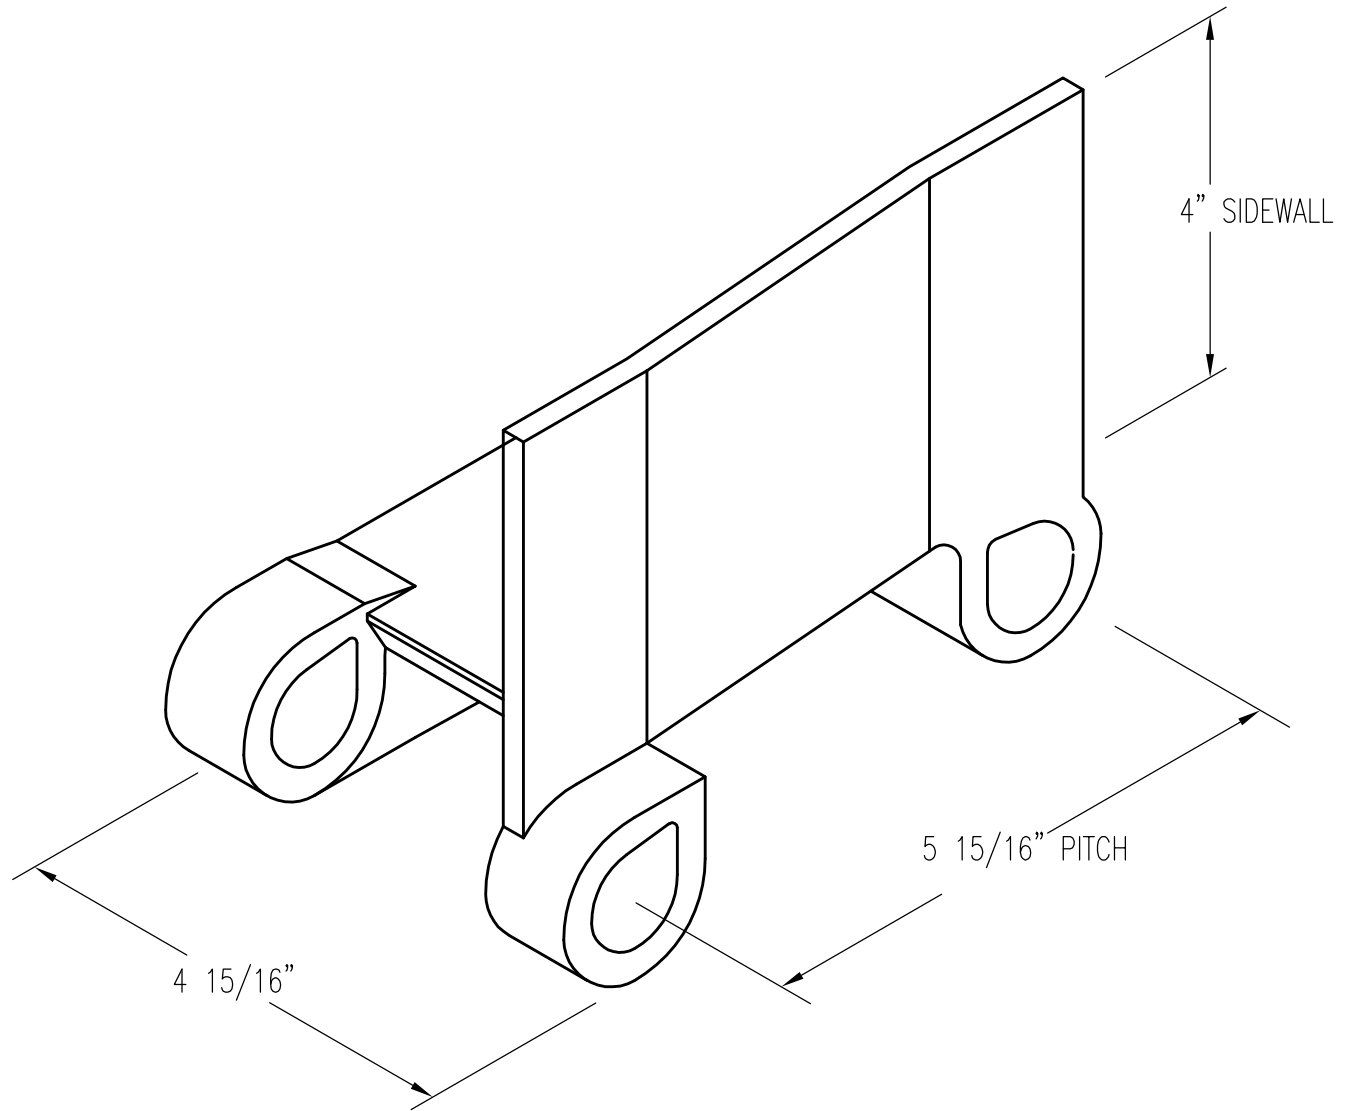

688 PINTLE SIDEWALL LINK, 4" RH

PATTERN NUMBER: CC-6034
DRAWING NUMBER: CA-3727-B

M059

WEIGHT: 6.5#