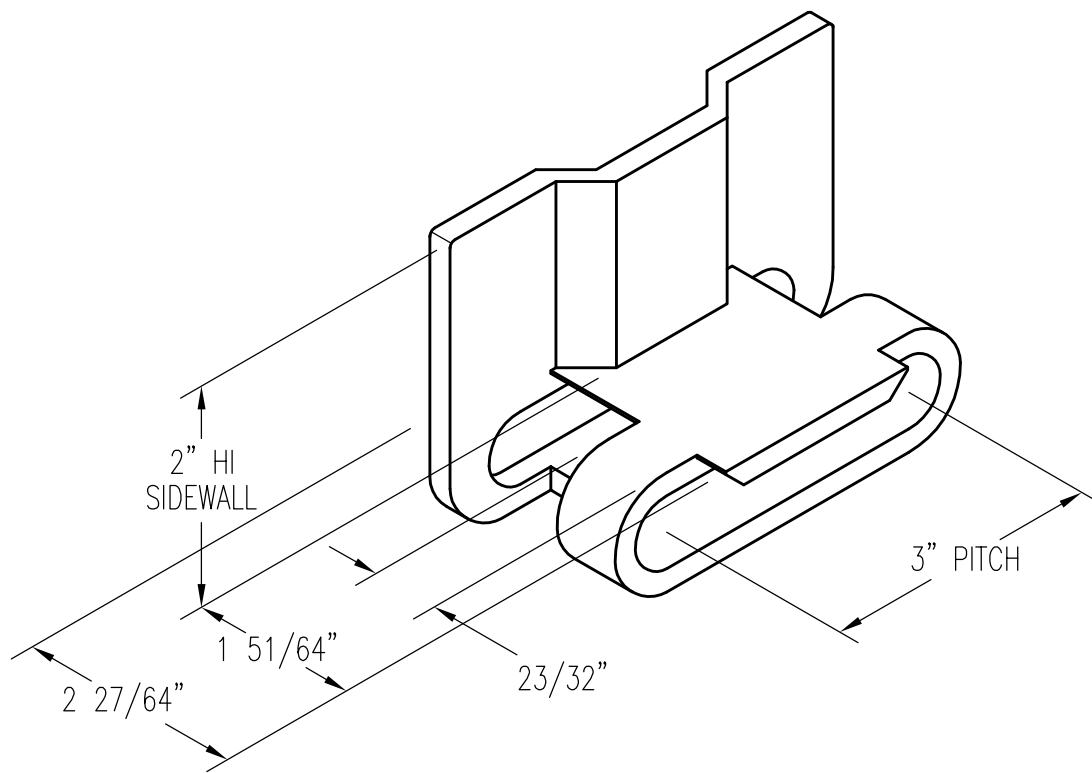

368 SIDE LINK, WIDE 2" HI

PATTERN NUMBER: CC-6051
DRAWING NUMBER: CA-2079-C

M064

WEIGHT: 1.95#