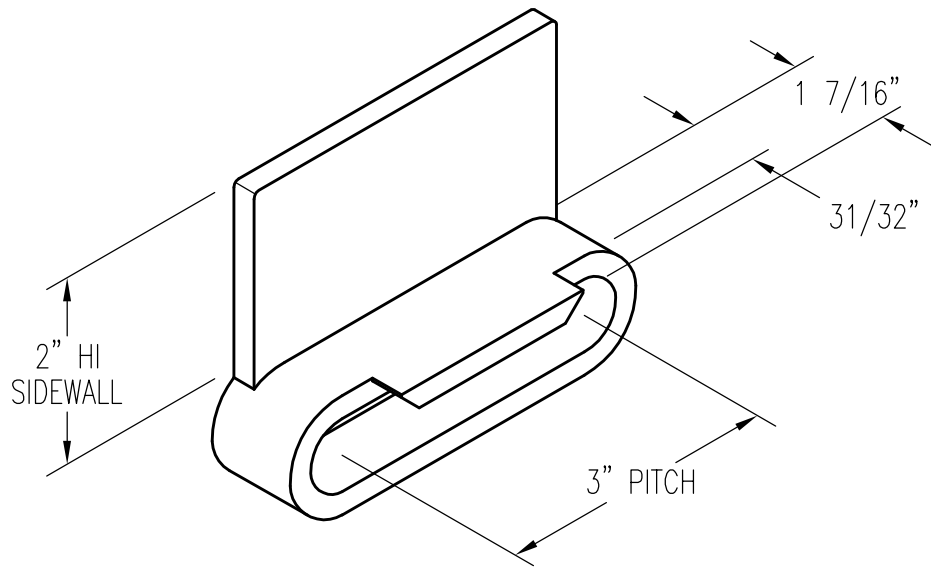

368 SIDE LINK, NARROW

PATTERN NUMBER: CC-6052
DRAWING NUMBER: CA-2079-C

M065

WEIGHT: 1.45#