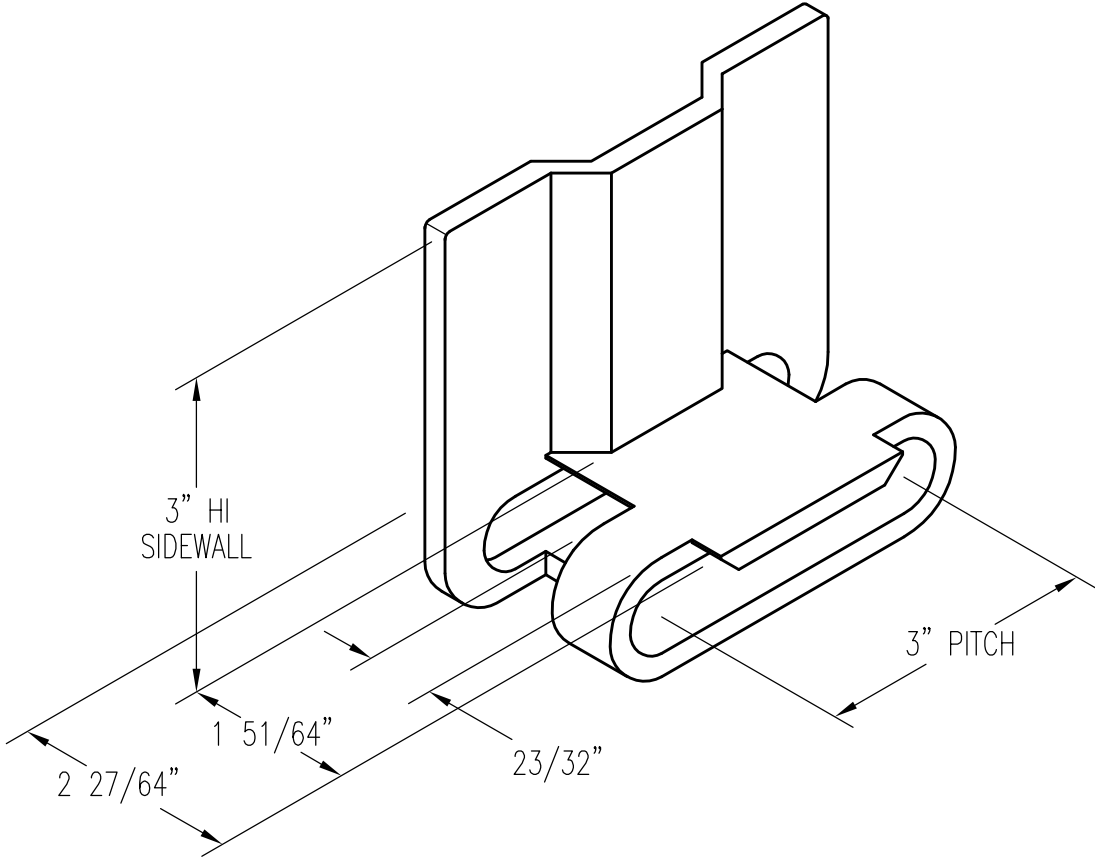

368 SIDE LINK, WIDE 3" HI

PATTERN NUMBER: CC-6053
DRAWING NUMBER: CA-2079-C

M066

WEIGHT: 2.22#