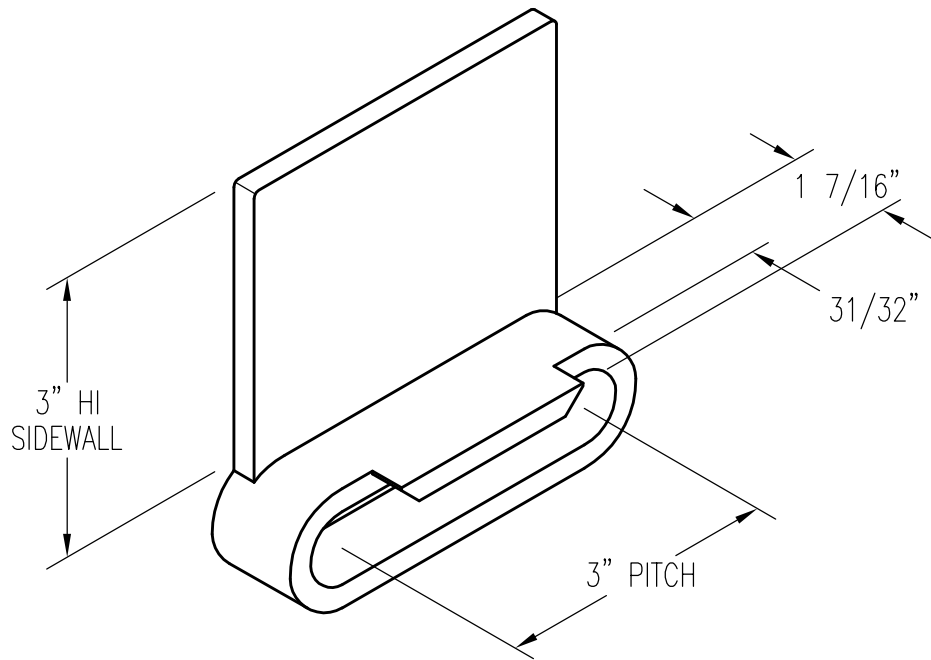

368 SIDE LINK, NARROW 3" HI

PATTERN NUMBER: CC-6054
DRAWING NUMBER: CA-2079-C

M067

WEIGHT: 1.71#