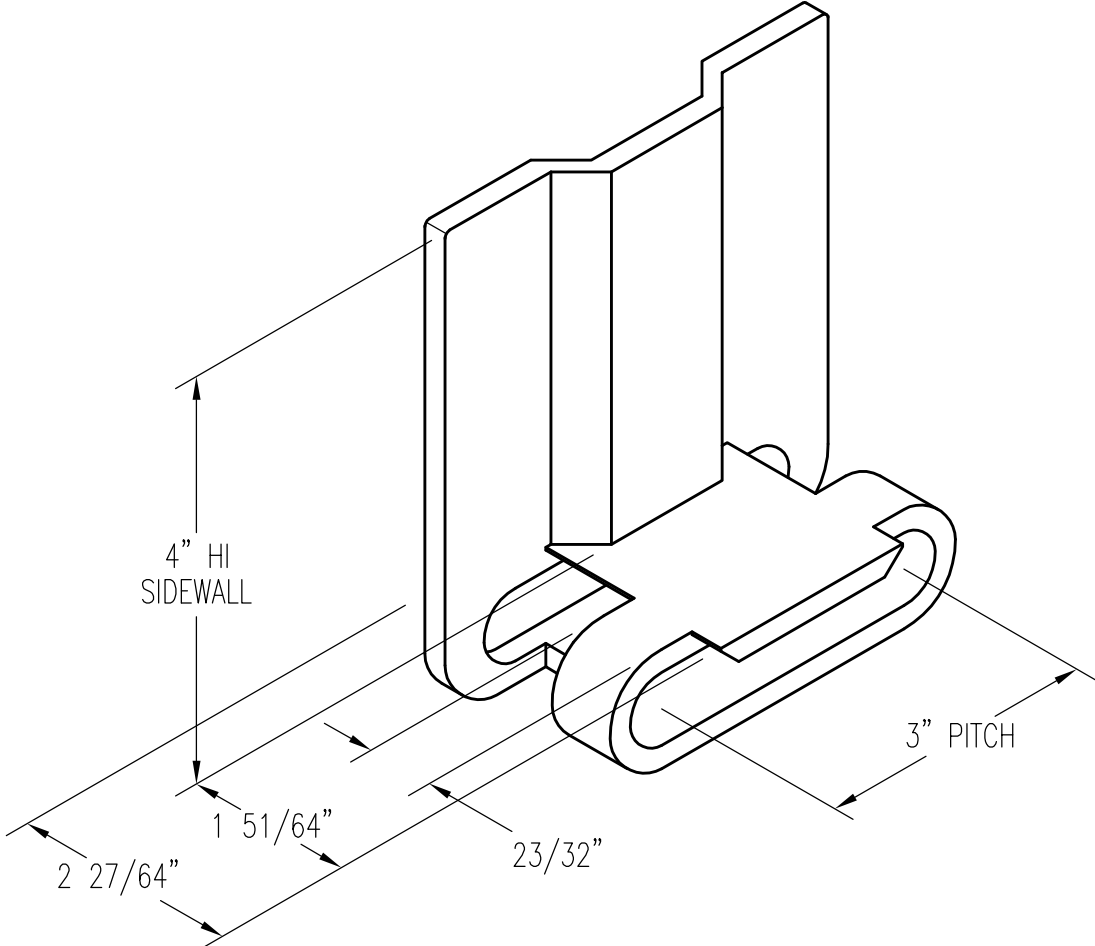

368 SIDE LINK, WIDE 4" HI

PATTERN NUMBER: CC-6055
DRAWING NUMBER: CA-2079-C

M068

WEIGHT: 2.49#