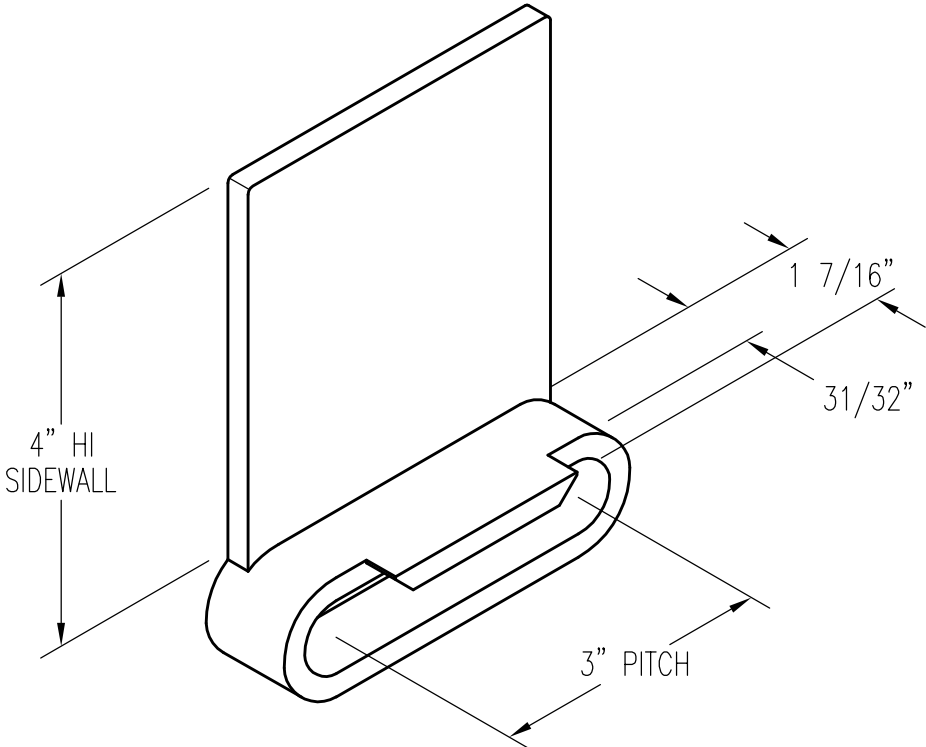

# 368 SIDE LINK, NARROW 4" HI

PATTERN NUMBER: CC-6056  
DRAWING NUMBER: CA-2079-C

M069

WEIGHT: 1.97#