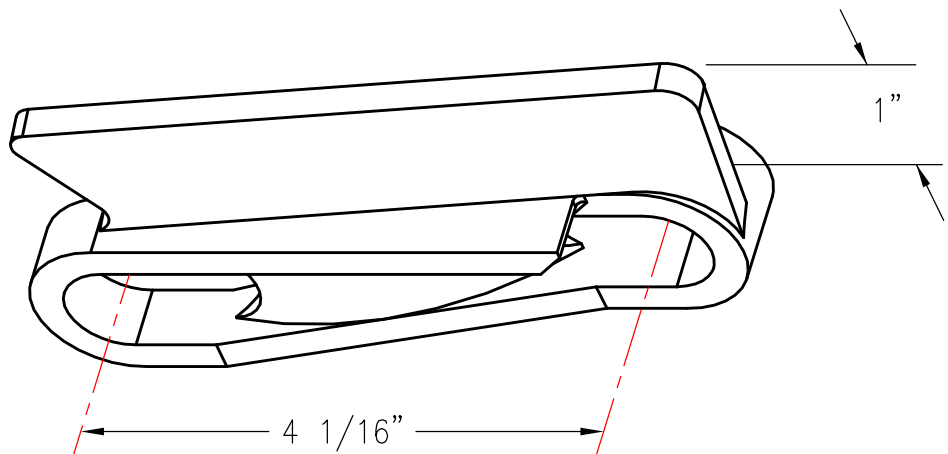

# 468 SIDE LINK 1" SLANT WALL, RIGHT HAND

PATTERN NUMBER: CC-6062  
DRAWING NUMBER: CA-2089-D

M072

WEIGHT: 1.1#