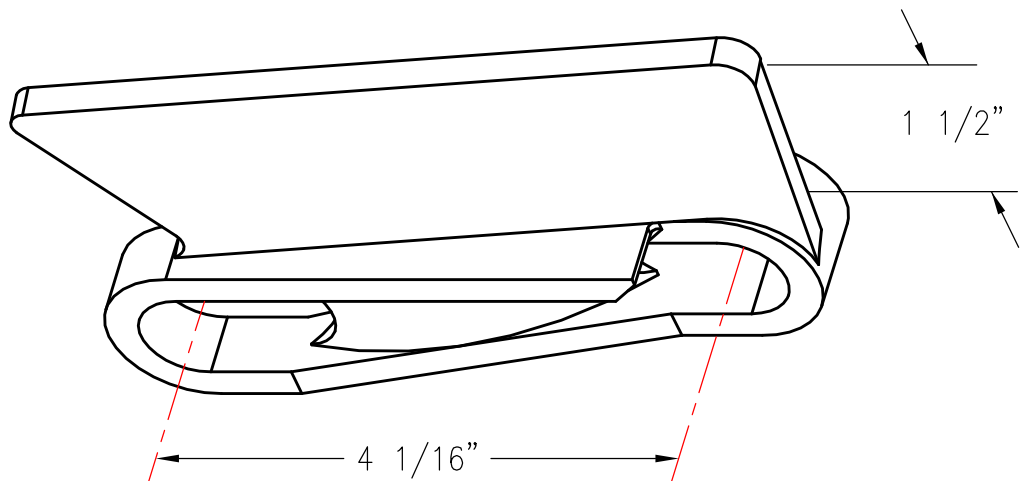

468 SIDE LINK 1 1/2" SLANT WALL, RIGHT HAND

PATTERN NUMBER: CC-6070
DRAWING NUMBER: CA-2089-D

M076

WEIGHT: 1.35#