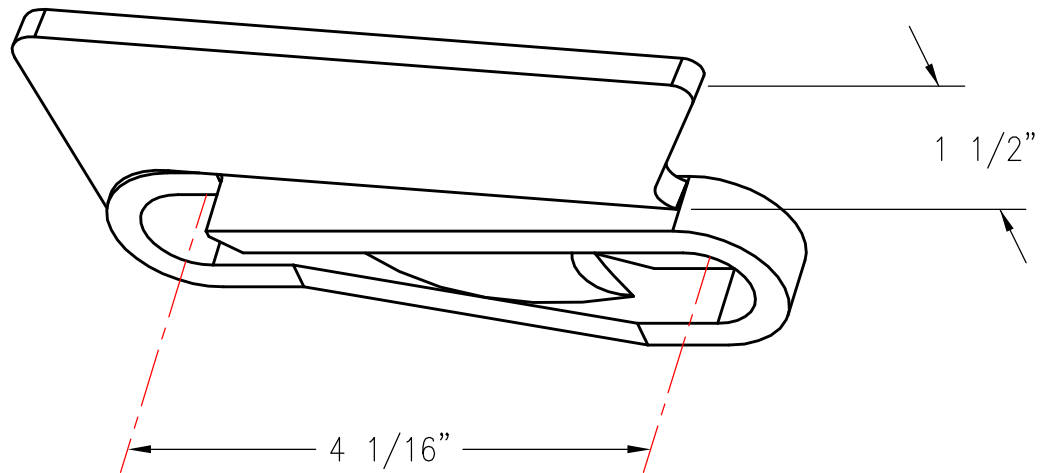

468 SIDE LINK 1 1/2" SLANT WALL, LEFT HAND

PATTERN NUMBER: CC-6071
DRAWING NUMBER: CA-2089-D

M077

WEIGHT: 1.35#