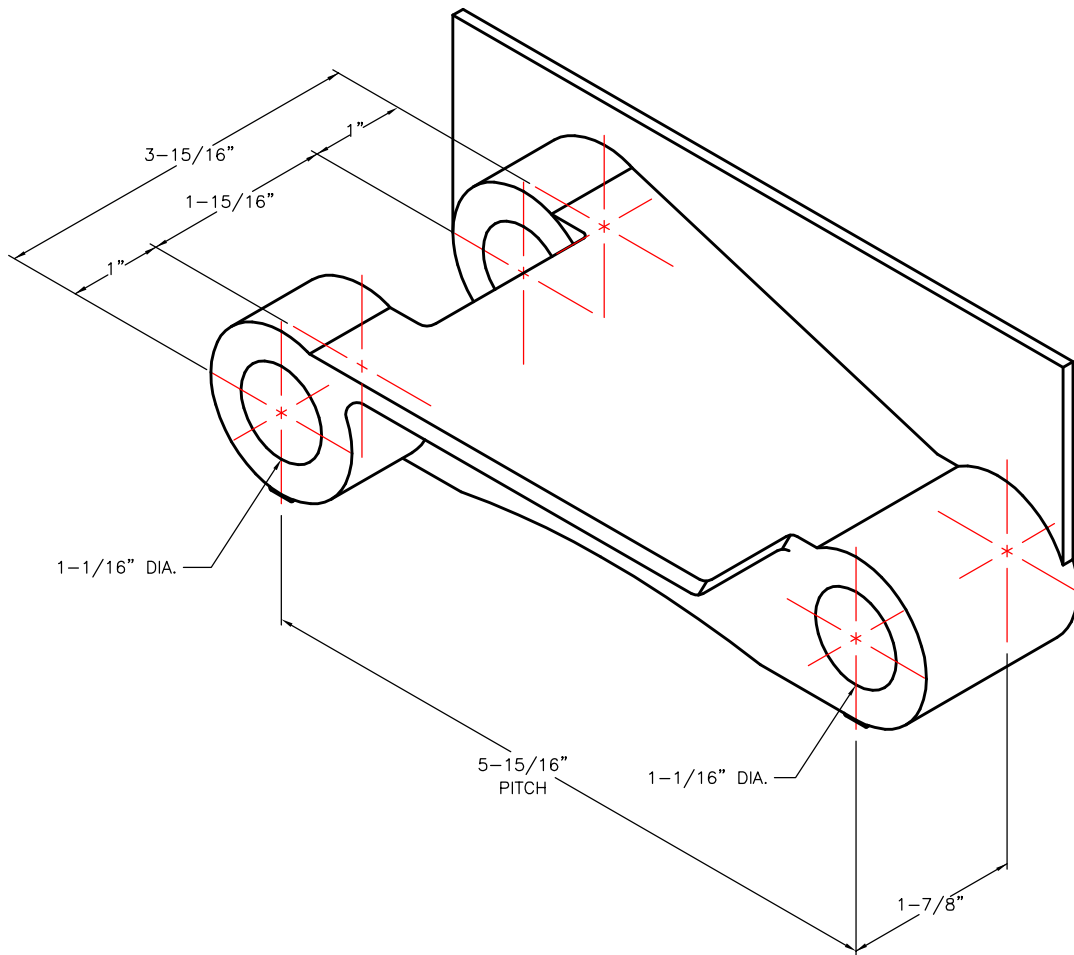

# 688 SIDE LINK 5" LEFT HAND

PATTERN NUMBER: CC-6073  
DRAWING NUMBER: FEF-F-33

M078

WEIGHT: 8#