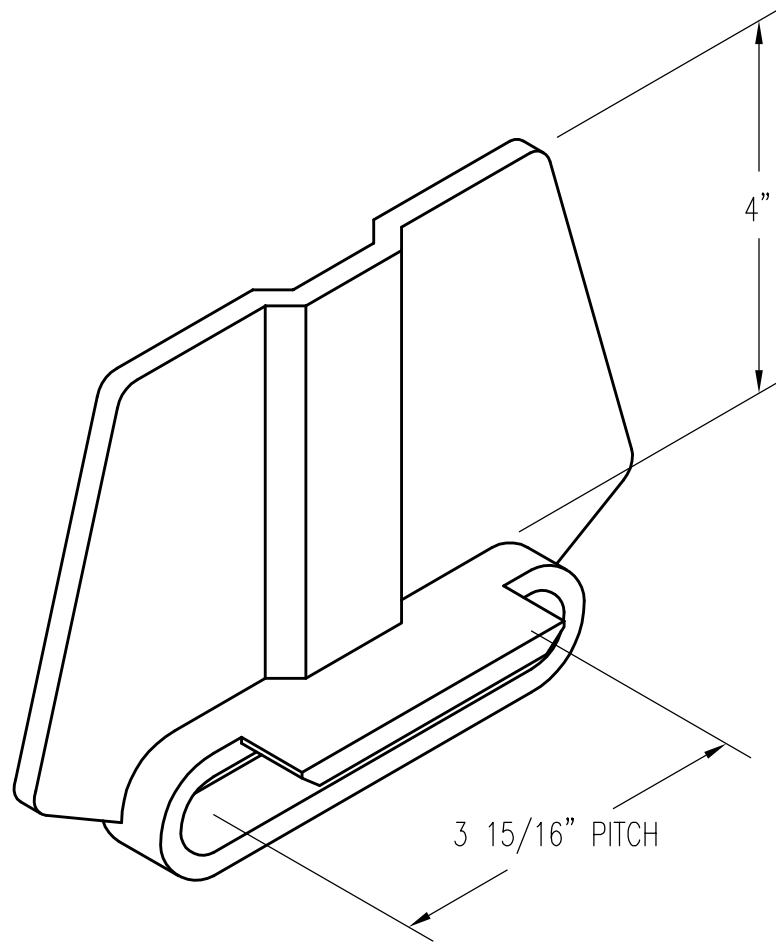

468 SIDE LINK
WIDE FLANGE 4" HIGH

PATTERN NUMBER: CC-6084
DRAWING NUMBER: CA-3062-C

M080

WEIGHT: 2.9#