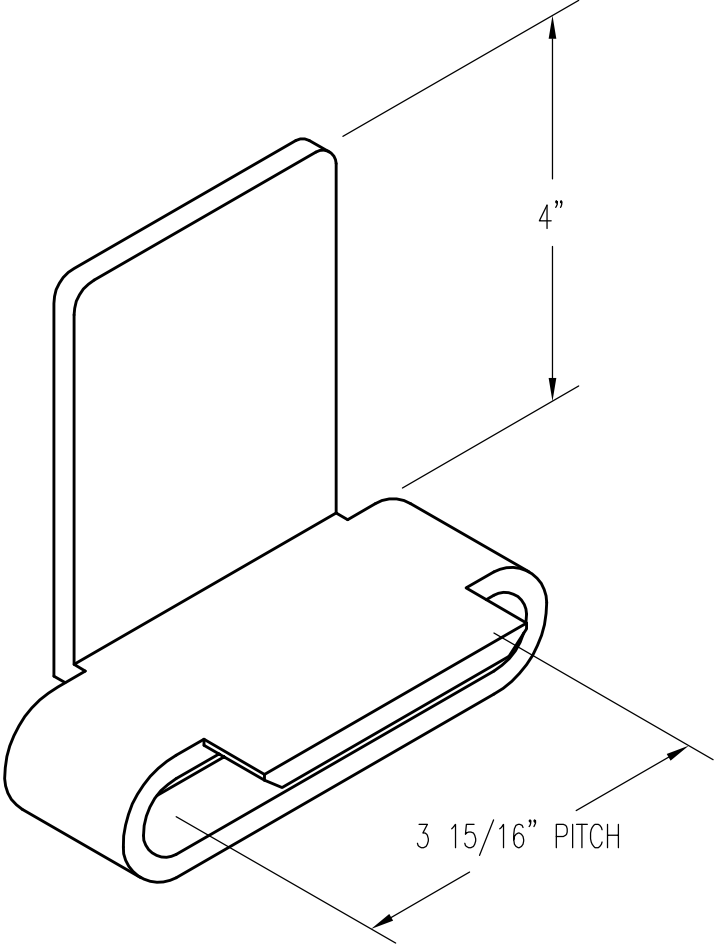

468 SIDE LINK
NARROW FLANGE 4" HIGH

PATTERN NUMBER: CC-6085
DRAWING NUMBER: CA-3063-C

M081

WEIGHT: 2.5#