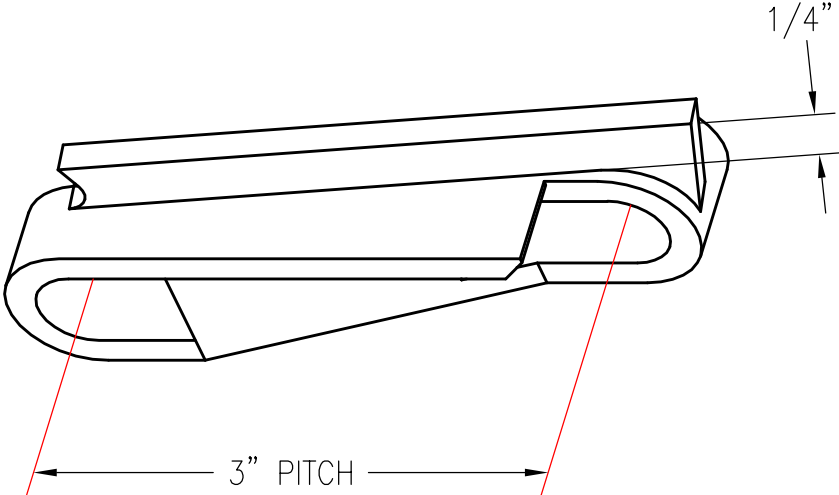

348 SIDE LINK  
1/4" SLANT WALL, RIGHT HAND

PATTERN NUMBER: CC-6086  
DRAWING NUMBER: CA-3783-D

M082

WEIGHT: .5#