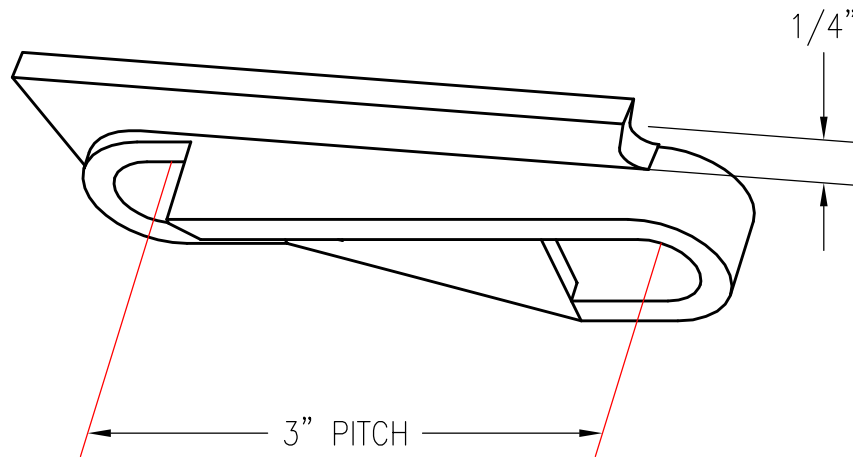

# 348 SIDE LINK 1/4" SLANT WALL, LEFT HAND

PATTERN NUMBER: CC-6087  
DRAWING NUMBER: CA-3783-D

M083

WEIGHT: .5#