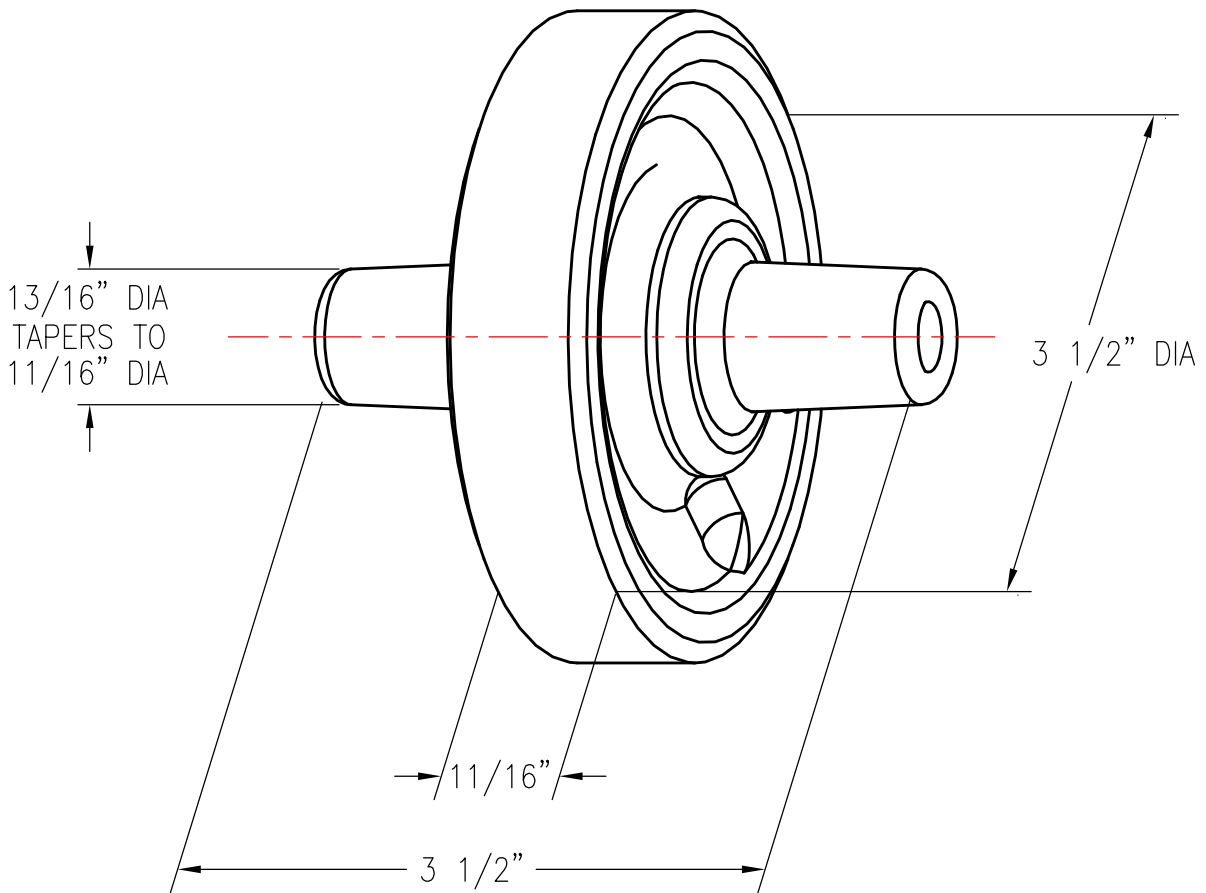

ROLLER

PATTERN NUMBER: CC-1002
DRAWING NUMBER: CA-0212-B

B001

WEIGHT: 2.5#