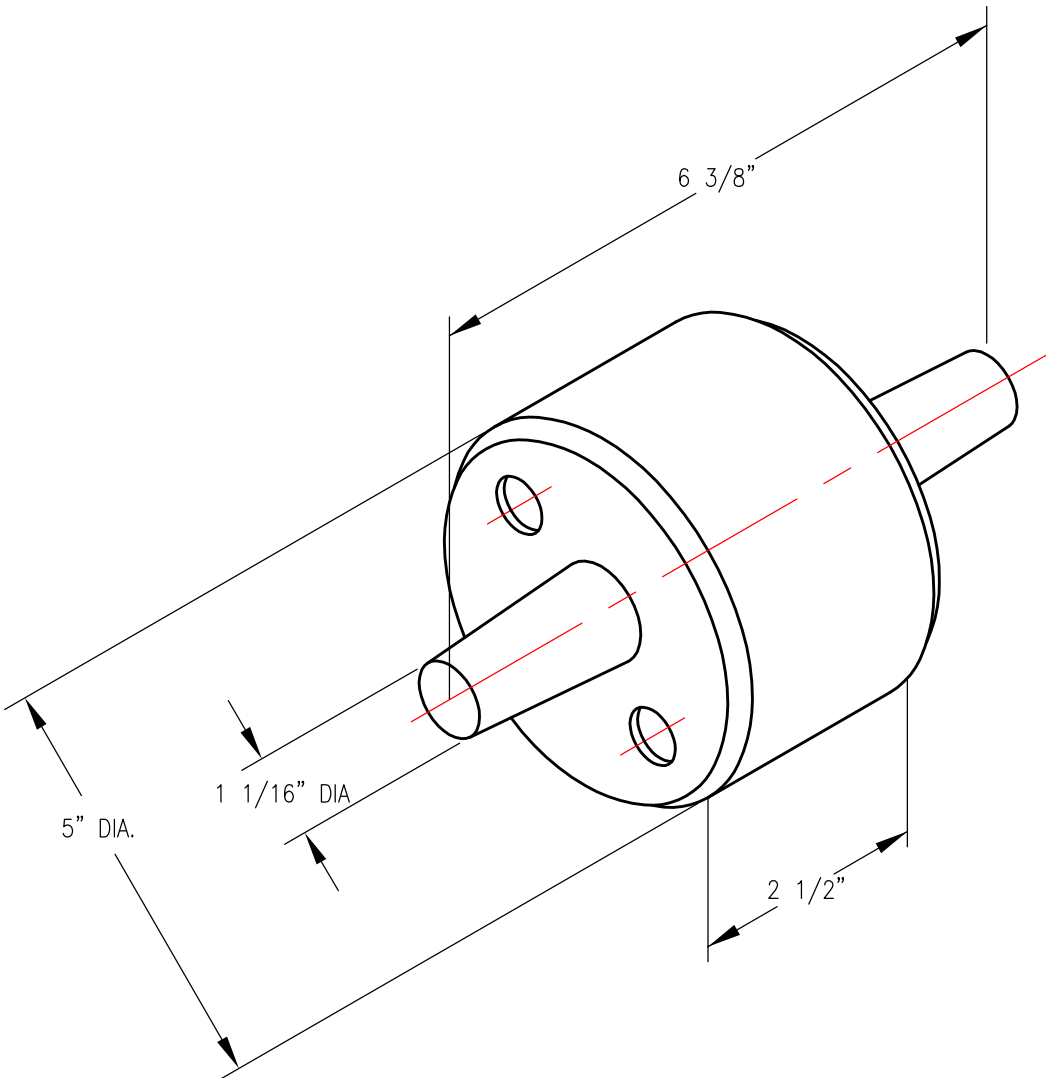

# SUPER "36" ROLLER

PATTERN NUMBER: CC-1005  
DRAWING NUMBER: CA-2409-D

B002

WEIGHT: 6.75#