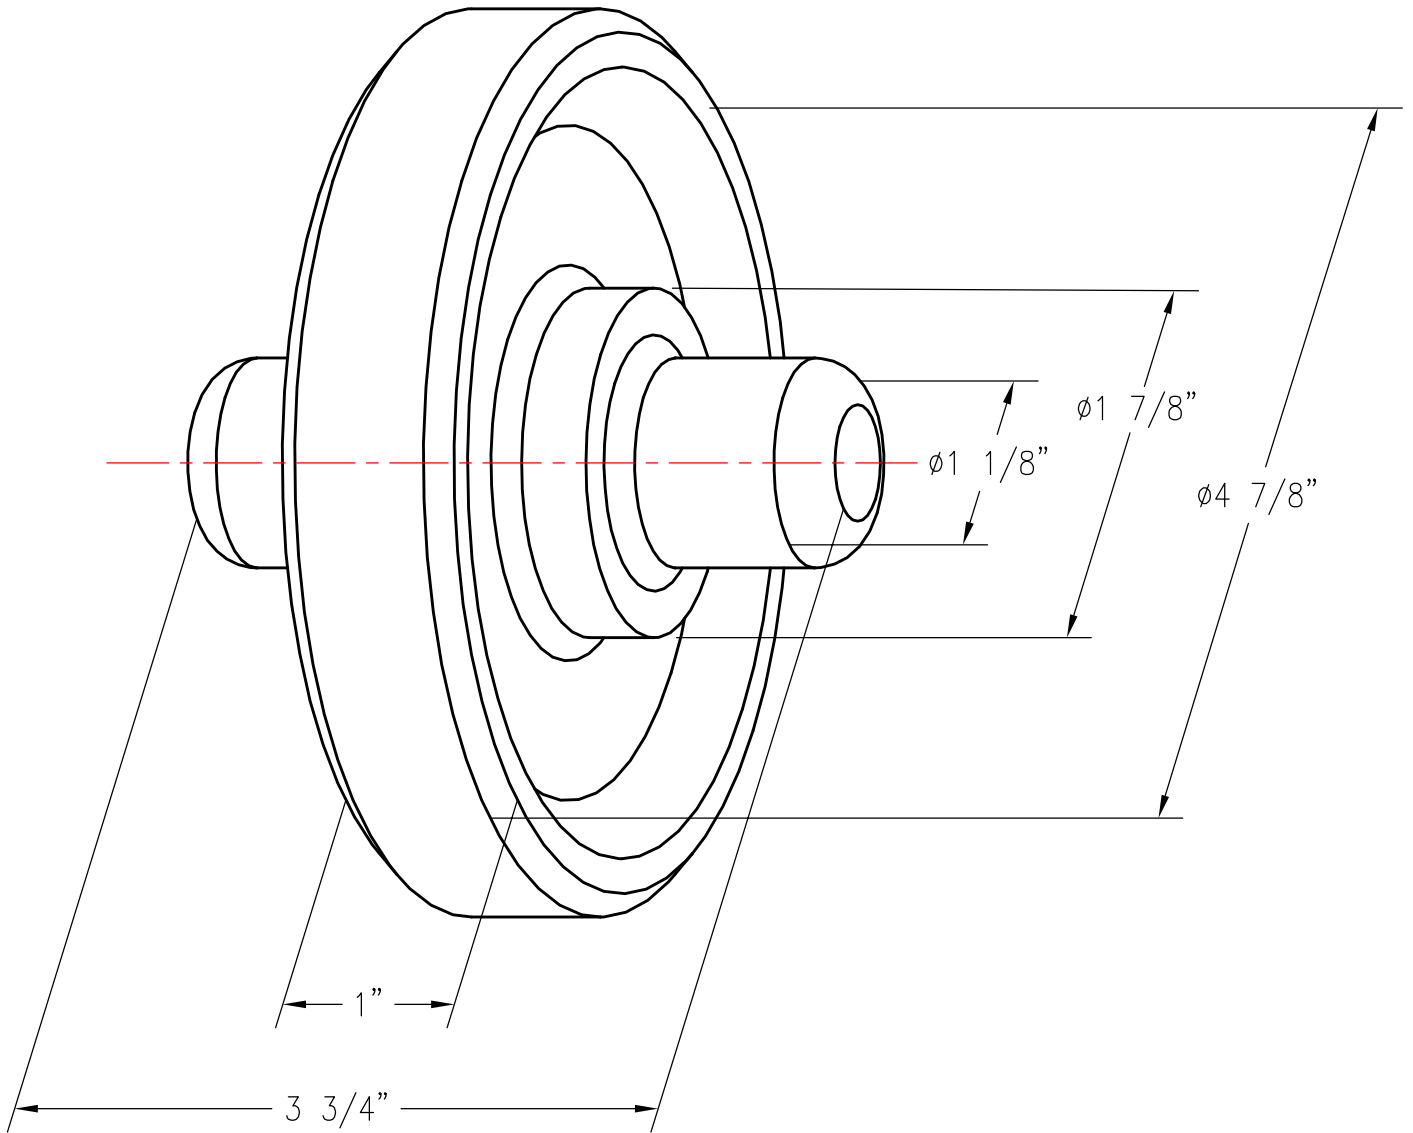

ROLLER

PATTERN NUMBER: CC-1006
DRAWING NUMBER: CA-3436-B

B003

WEIGHT: 4.2#