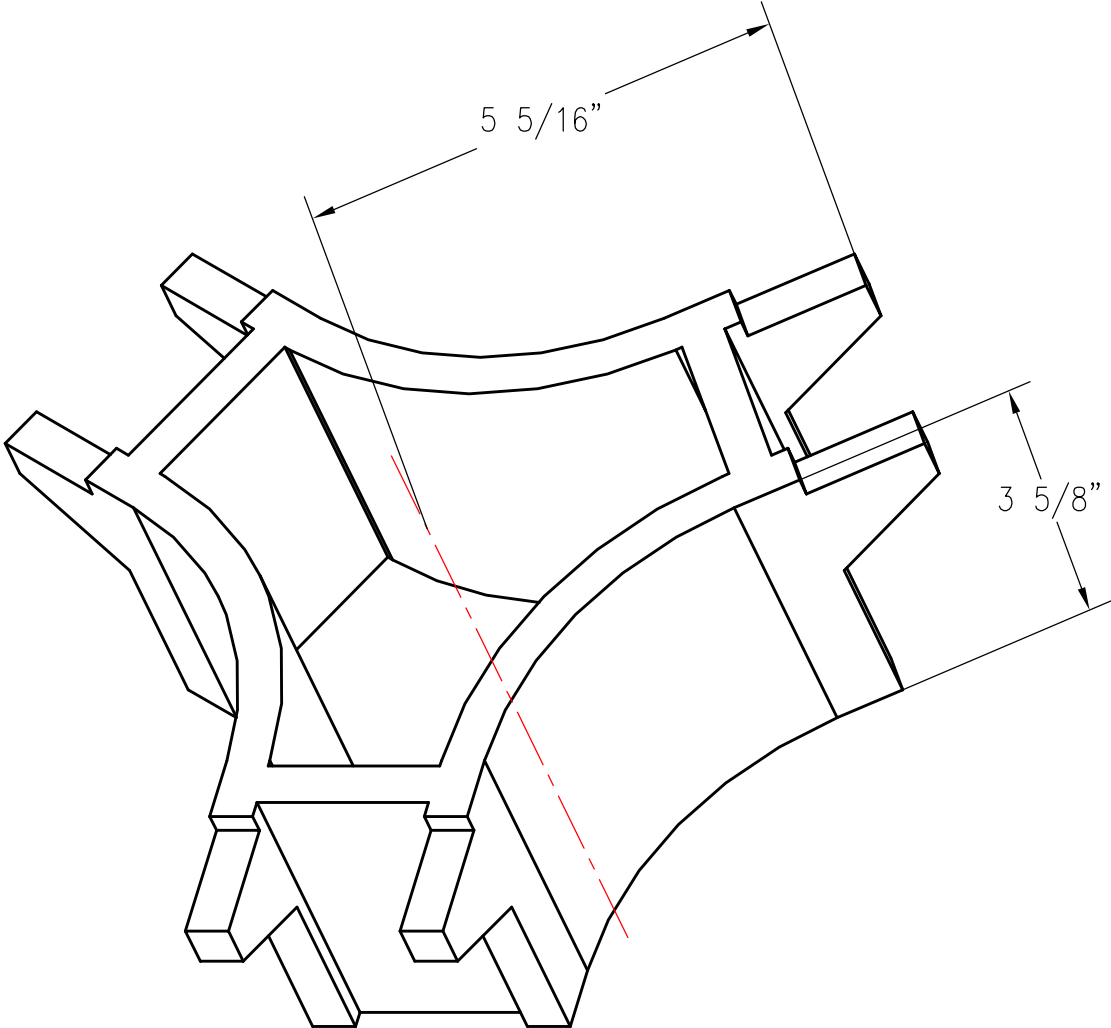

SPACER

PATTERN NUMBER: CC-1010
DRAWING NUMBER: PX370368

WEIGHT: 15.1#

B004