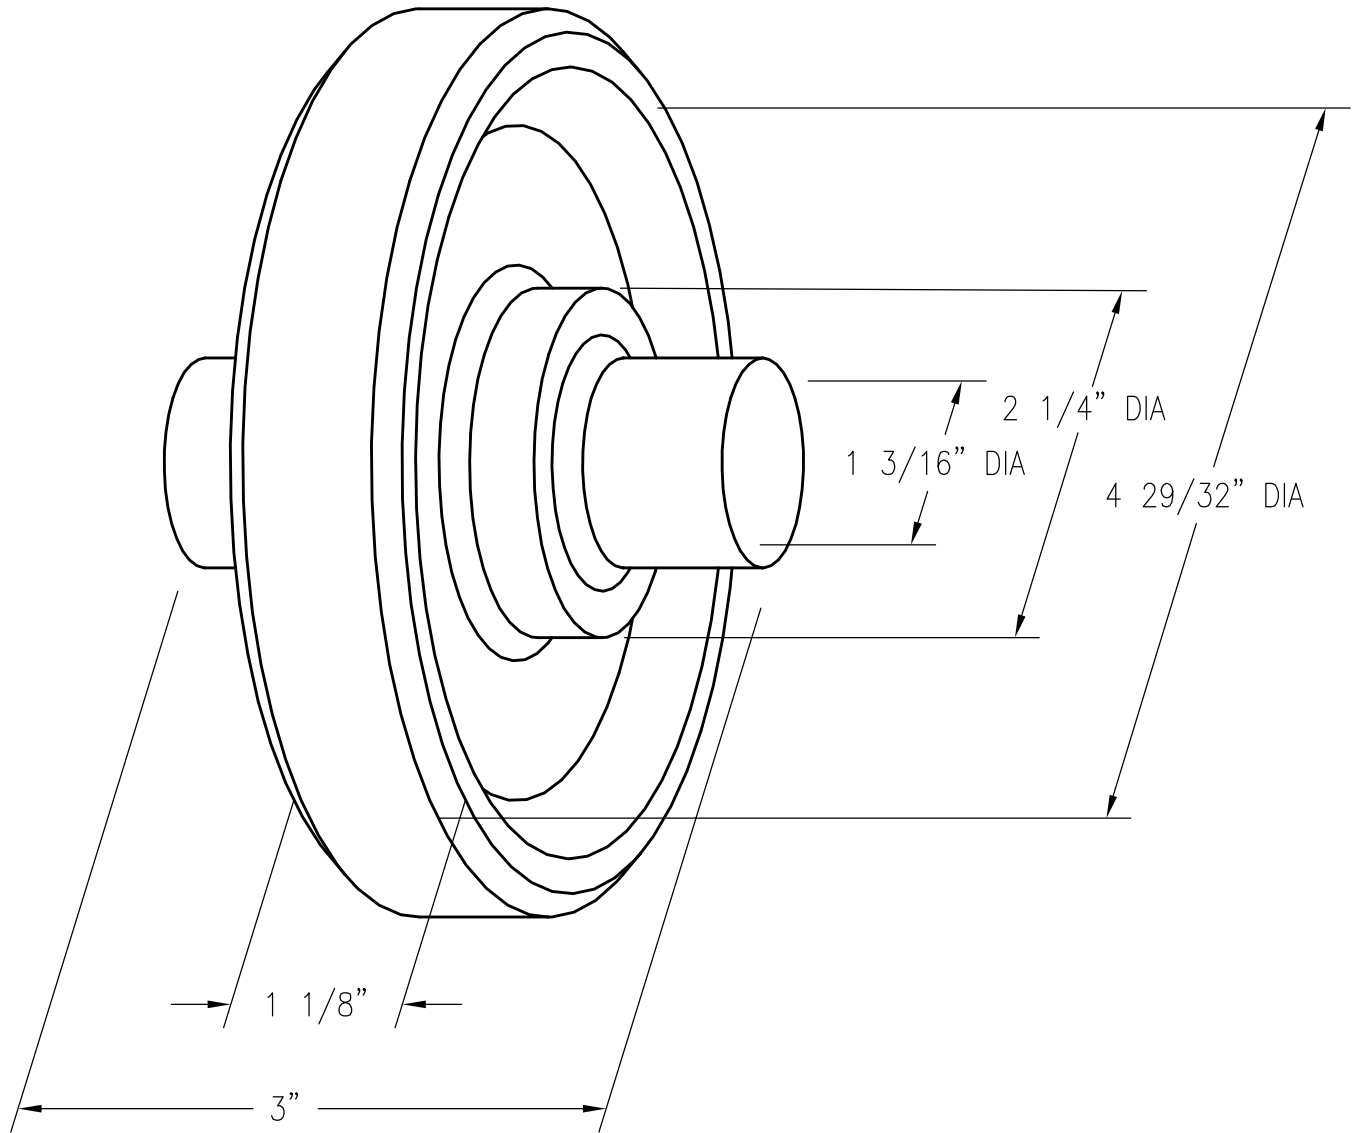

ROLLER

PATTERN NUMBER: CC-1001
DRAWING NUMBER: CA-2048-C

B005

WEIGHT: 6#