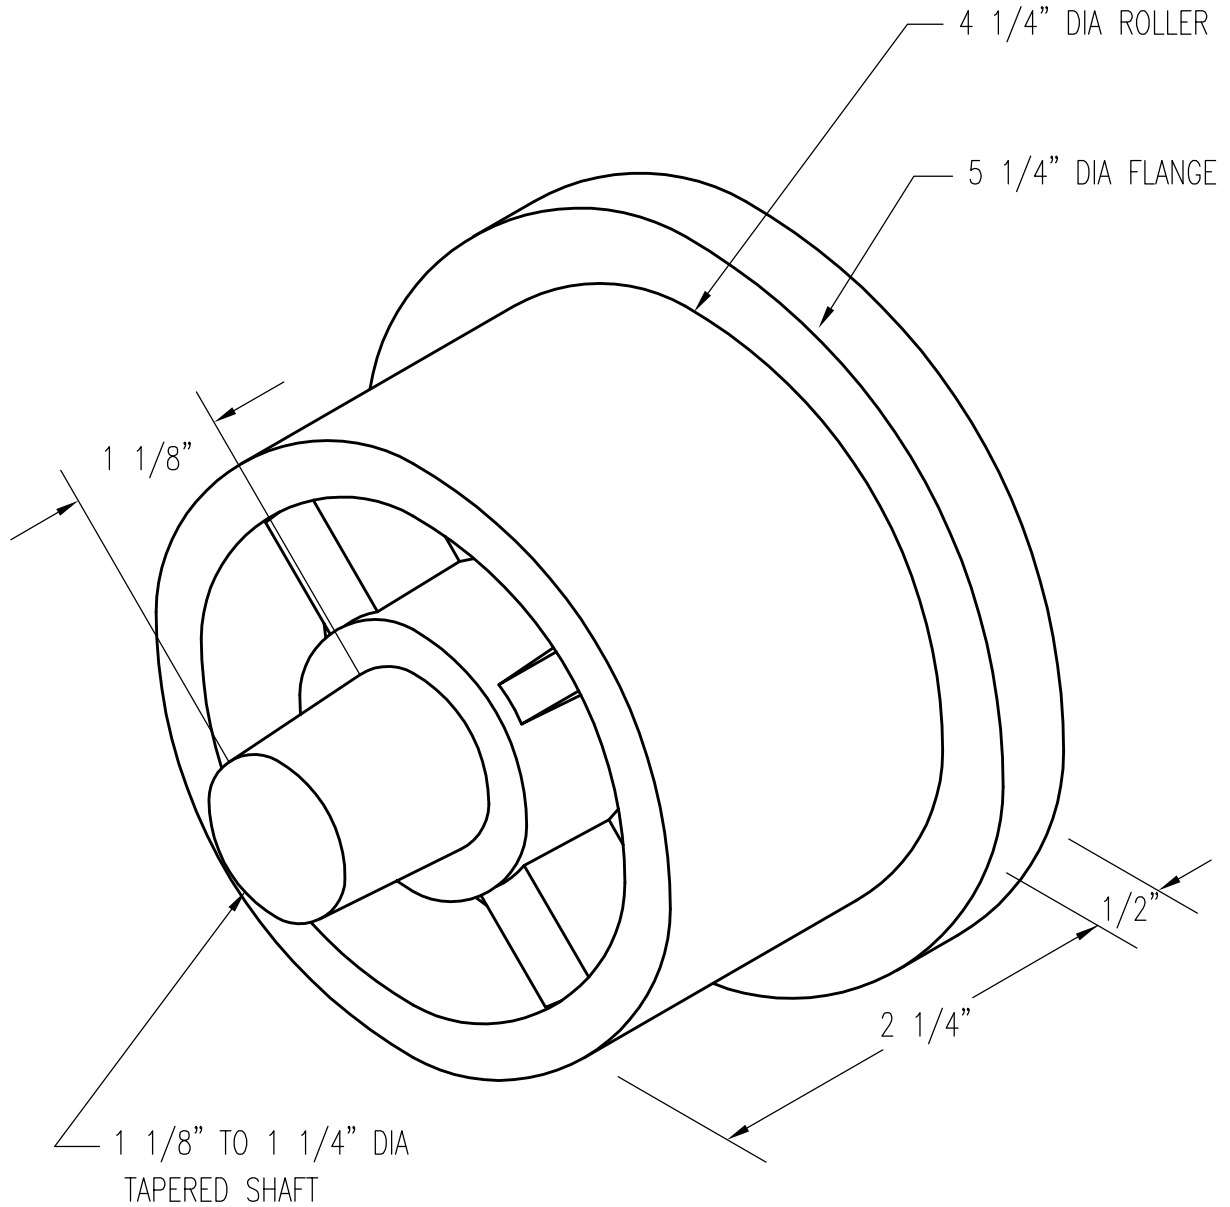

4 1/4" FLANGED ROLLER

PATTERN NUMBER: CC-1015
DRAWING NUMBER: CA-2067-D

B006

WEIGHT: 8.25#