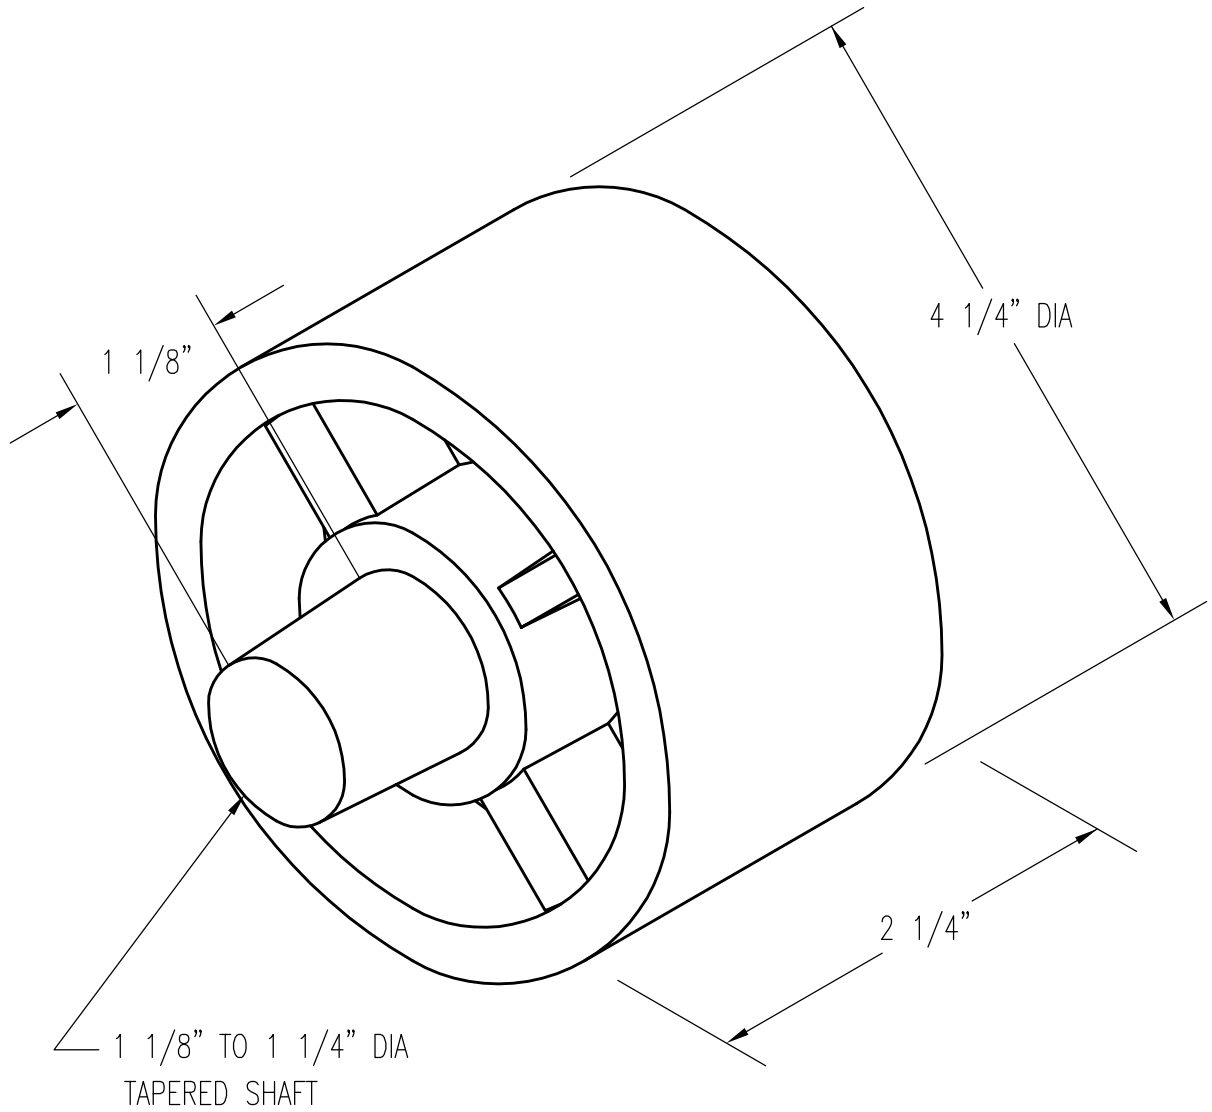

4 1/4" ROLLER

PATTERN NUMBER: CC-1016
DRAWING NUMBER: CA-2067-D

B007

WEIGHT: 7.3#