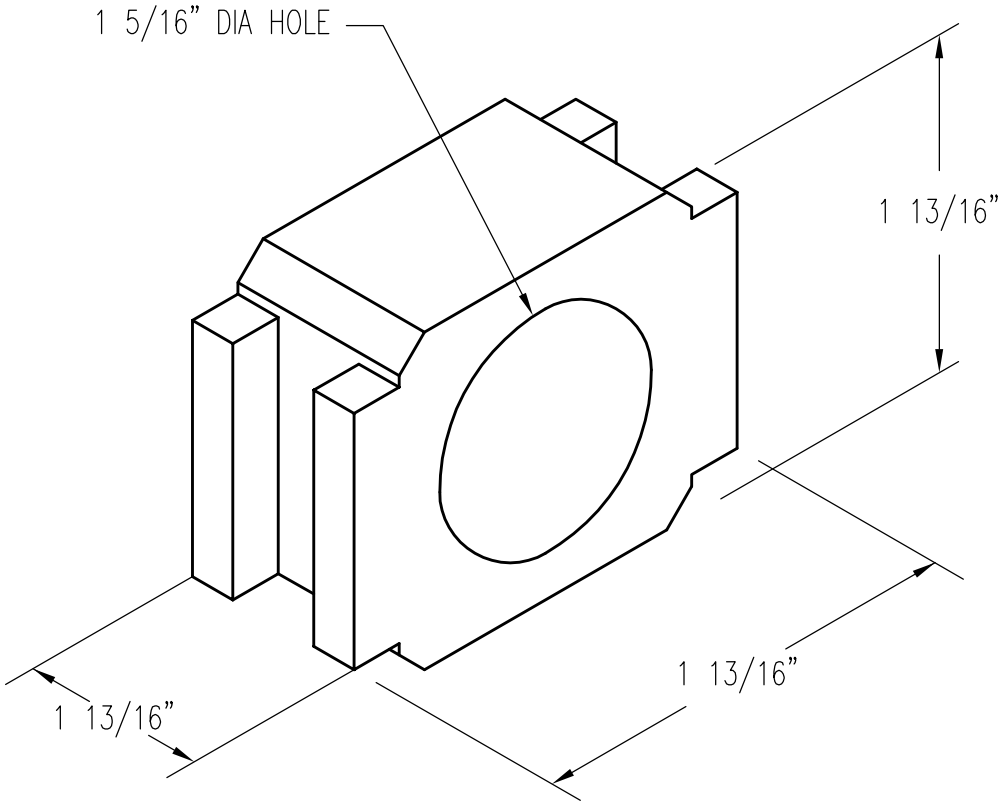

BEARING / ADAPTER

PATTERN NUMBER: CC-1017
DRAWING NUMBER: CA-2067-D

B008

WEIGHT: .66#