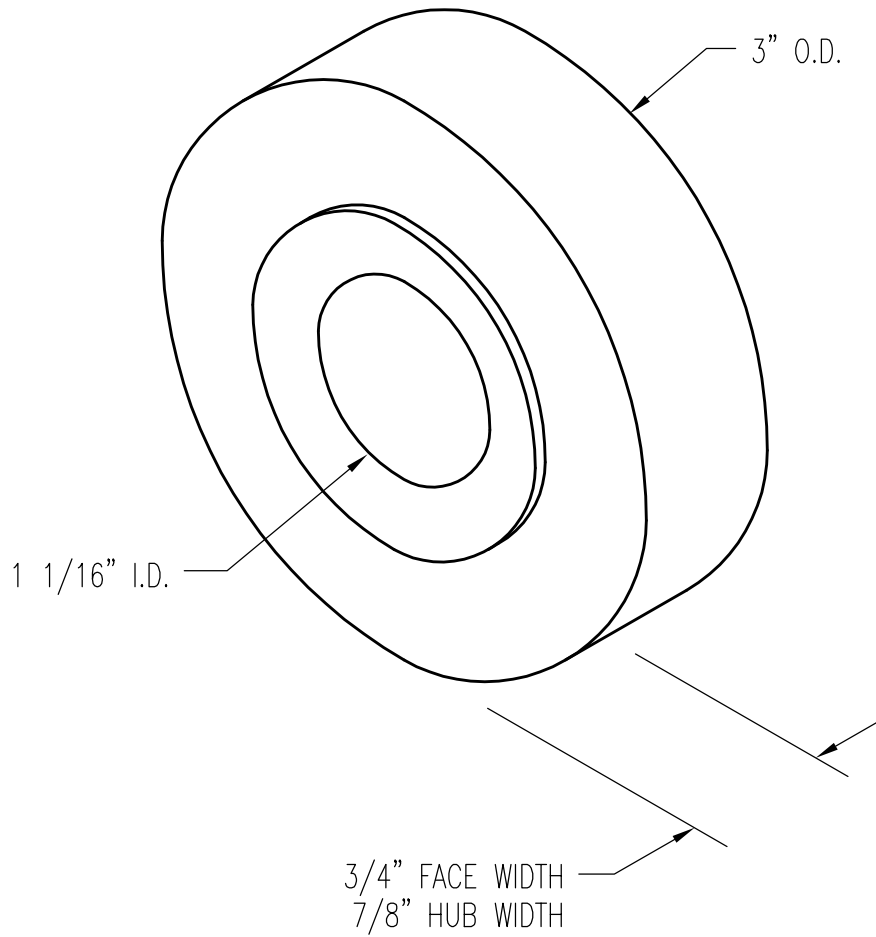

ROLLER 3"

PATTERN NUMBER: CC-1000
DRAWING NUMBER: CA-0096-A

B009

WEIGHT: 1.25#