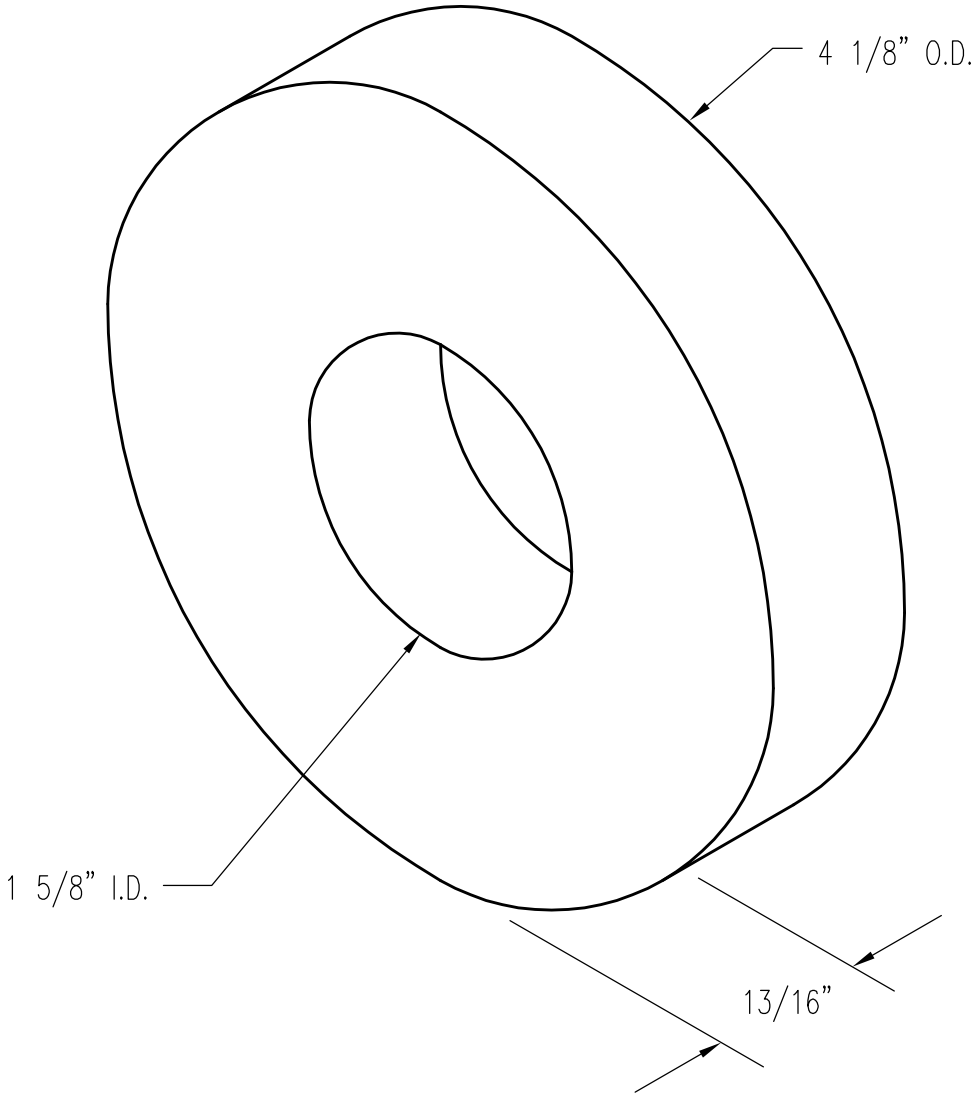

ROLLER 4 1/8"

PATTERN NUMBER: CC-1003
DRAWING NUMBER: CA-0242-A

B010

WEIGHT: 2.9#