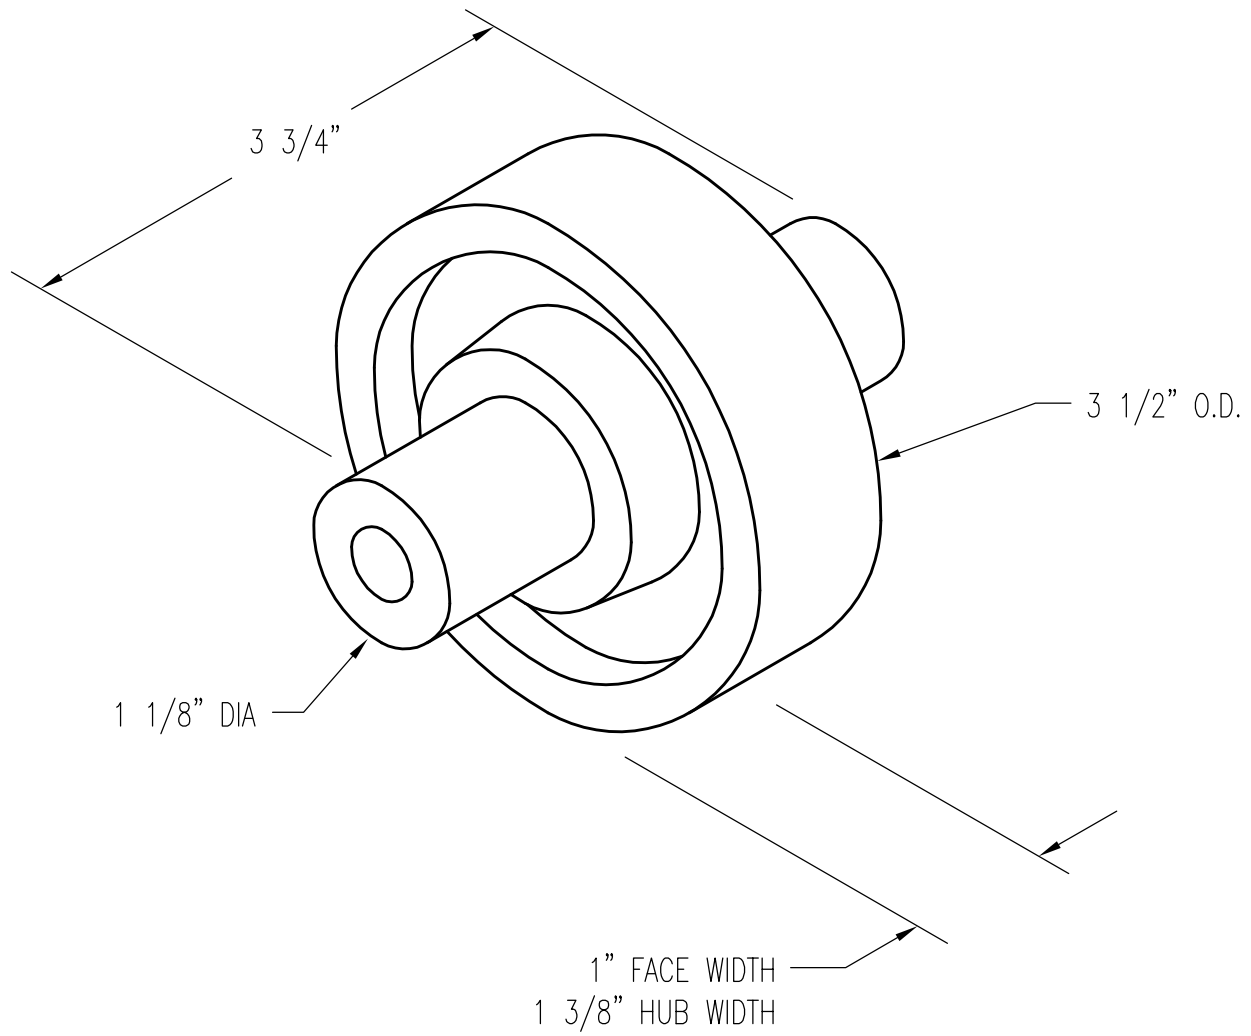

# ROLLER 3 1/2"

PATTERN NUMBER: CC-1011  
DRAWING NUMBER: CA-2006-C

B013

WEIGHT: 4.4#