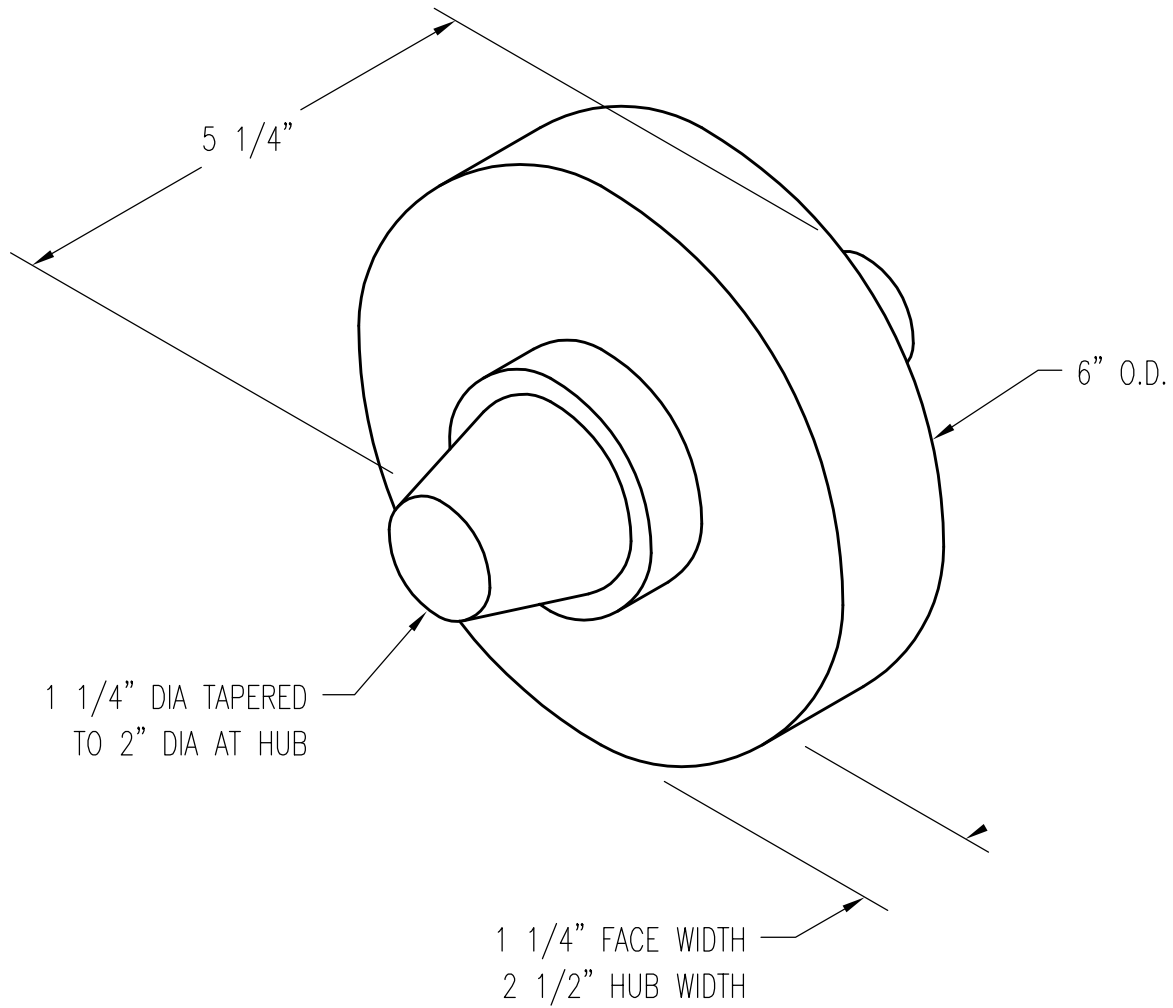

ROLLER 6"

PATTERN NUMBER: CC-1012
DRAWING NUMBER: CA-0048-A

B014

WEIGHT: 12#