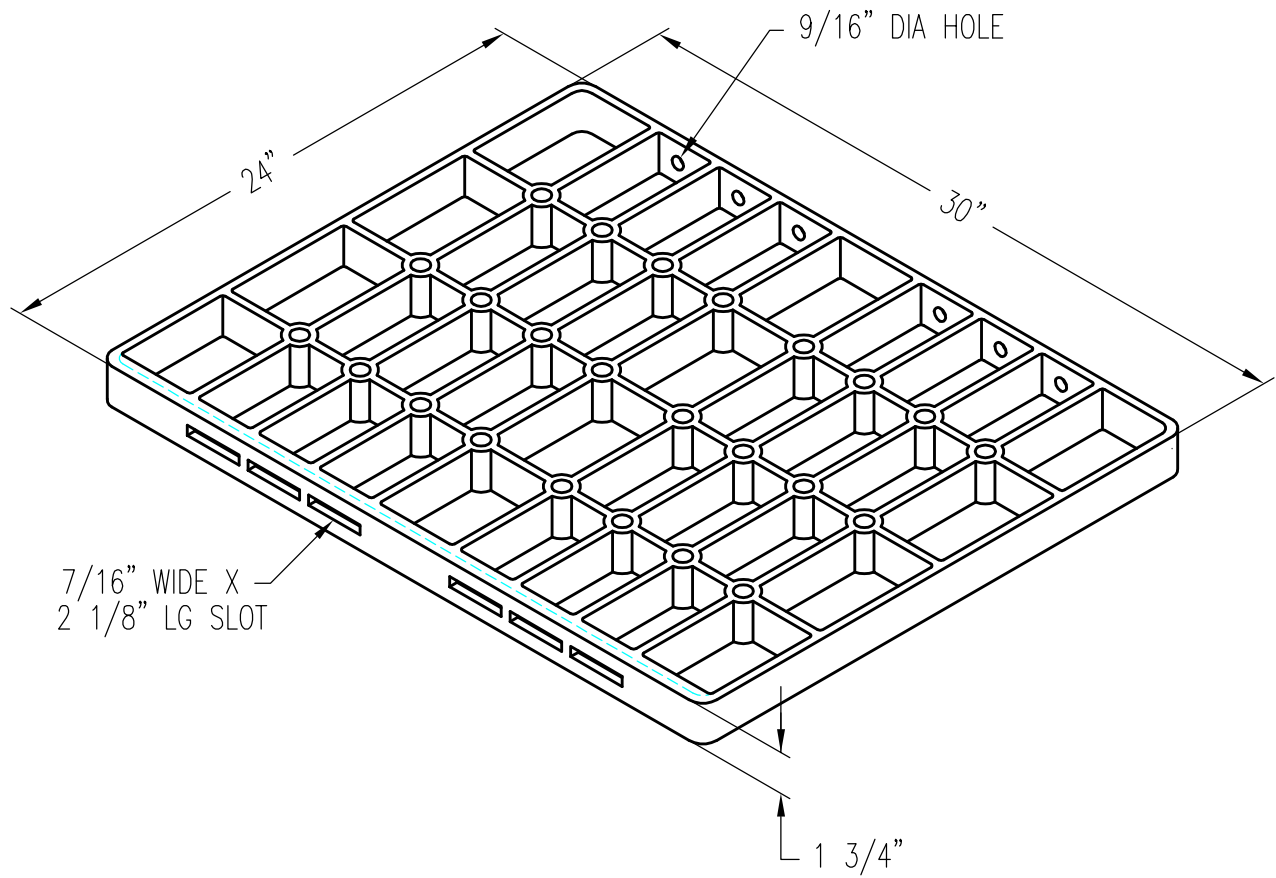

24" X 30" TRAY PACEMAKER

PATTERN NUMBER: CC-2000
DRAWING NUMBER: CA-2013-D

D031

WEIGHT: 75#