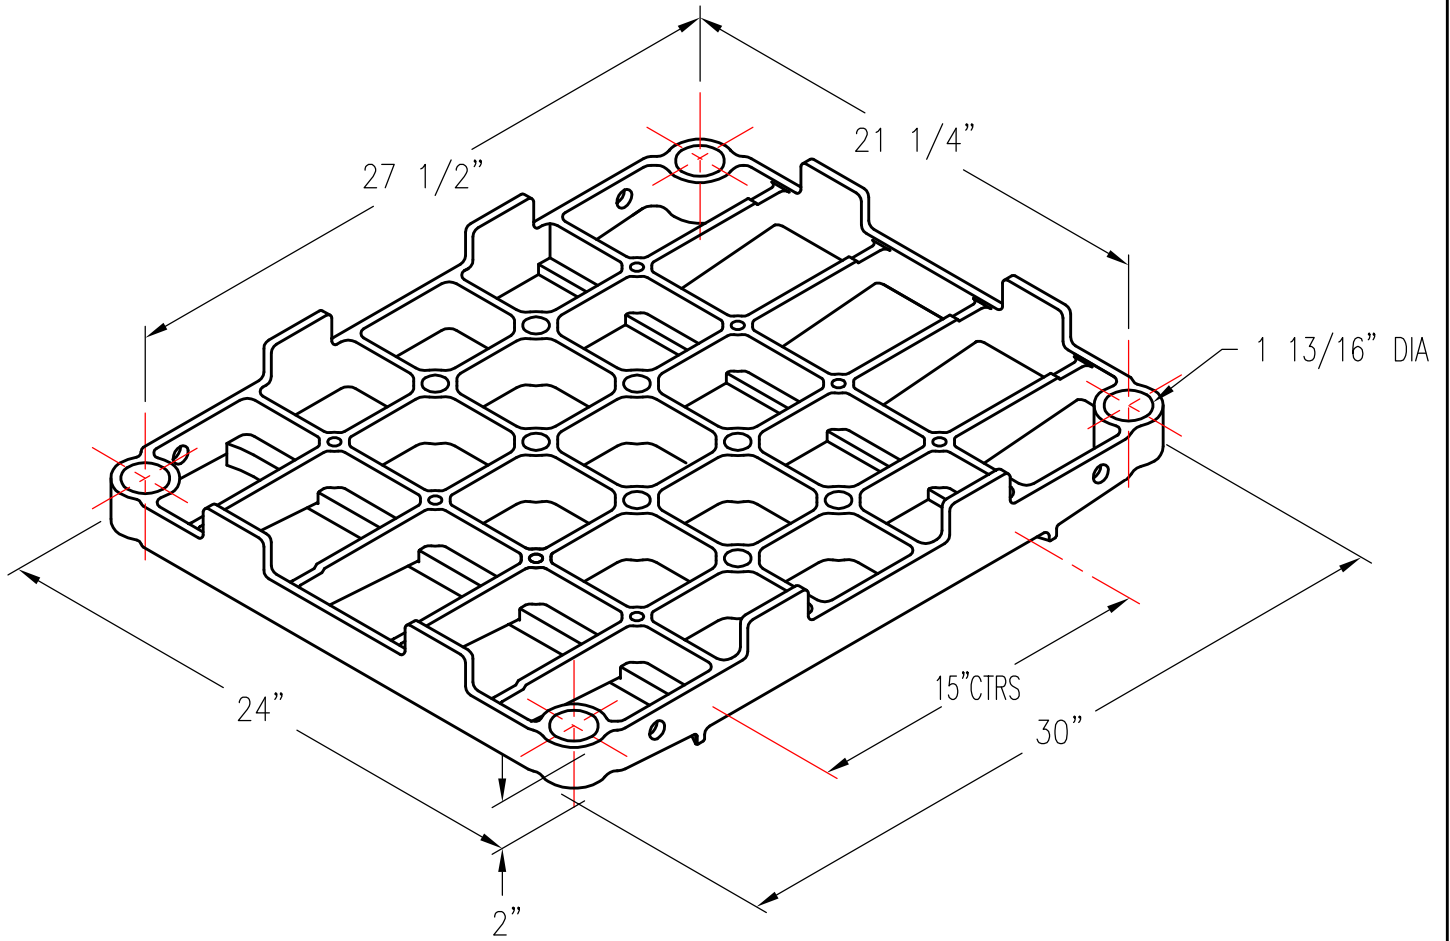

# TRAY, 24" x 30", 2001L

PATTERN NUMBER: CC-2001-L  
DRAWING NUMBER: CA-2128-C

D004

WEIGHT: 77#