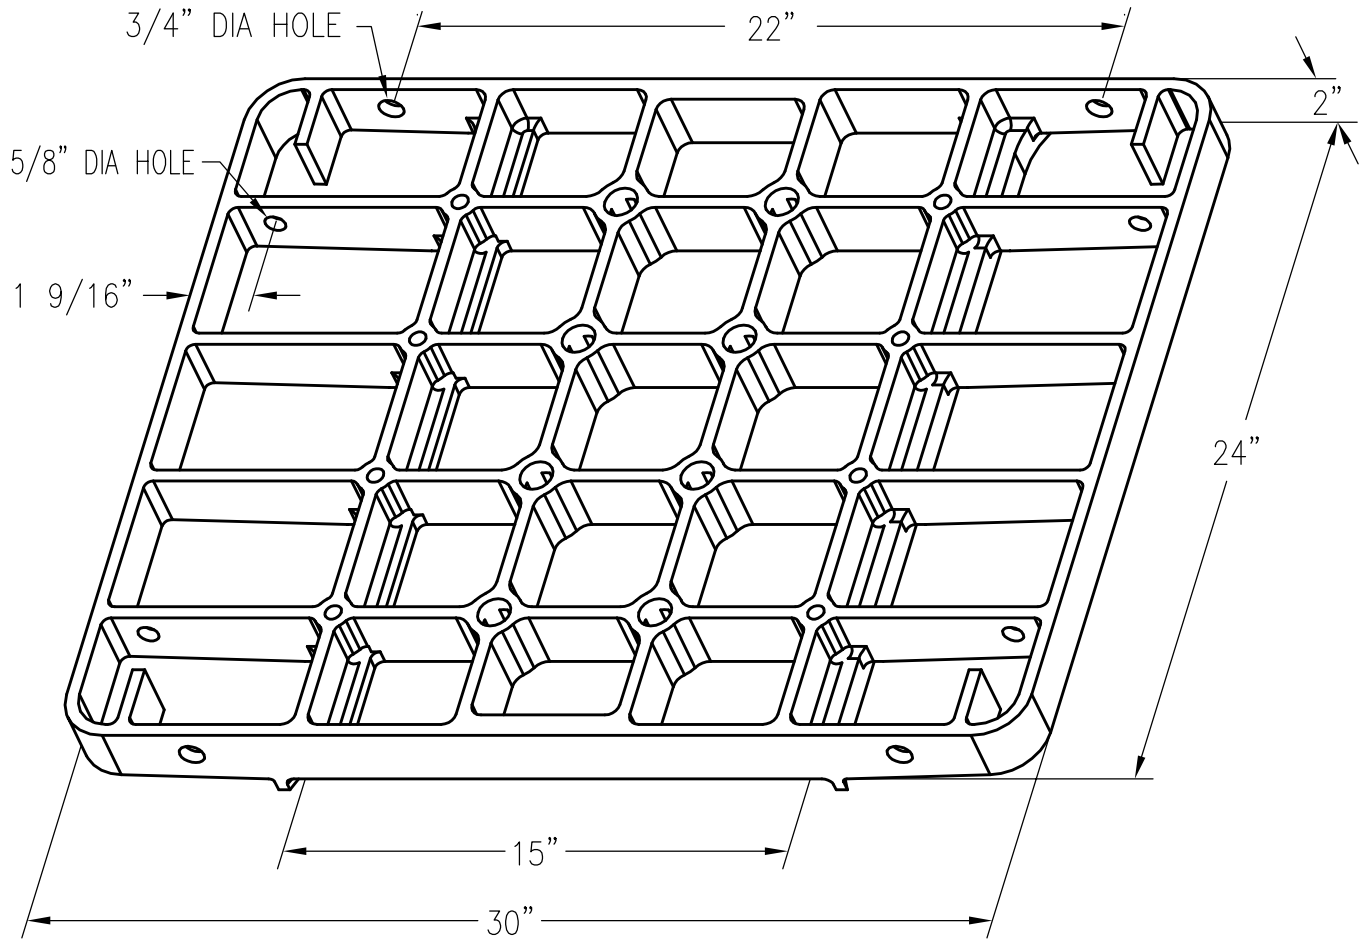

TRAY, 24" x 30", 2001S

PATTERN NUMBER: CC-2001-S
DRAWING NUMBER: CA-2075-C

WEIGHT: 82#

D005