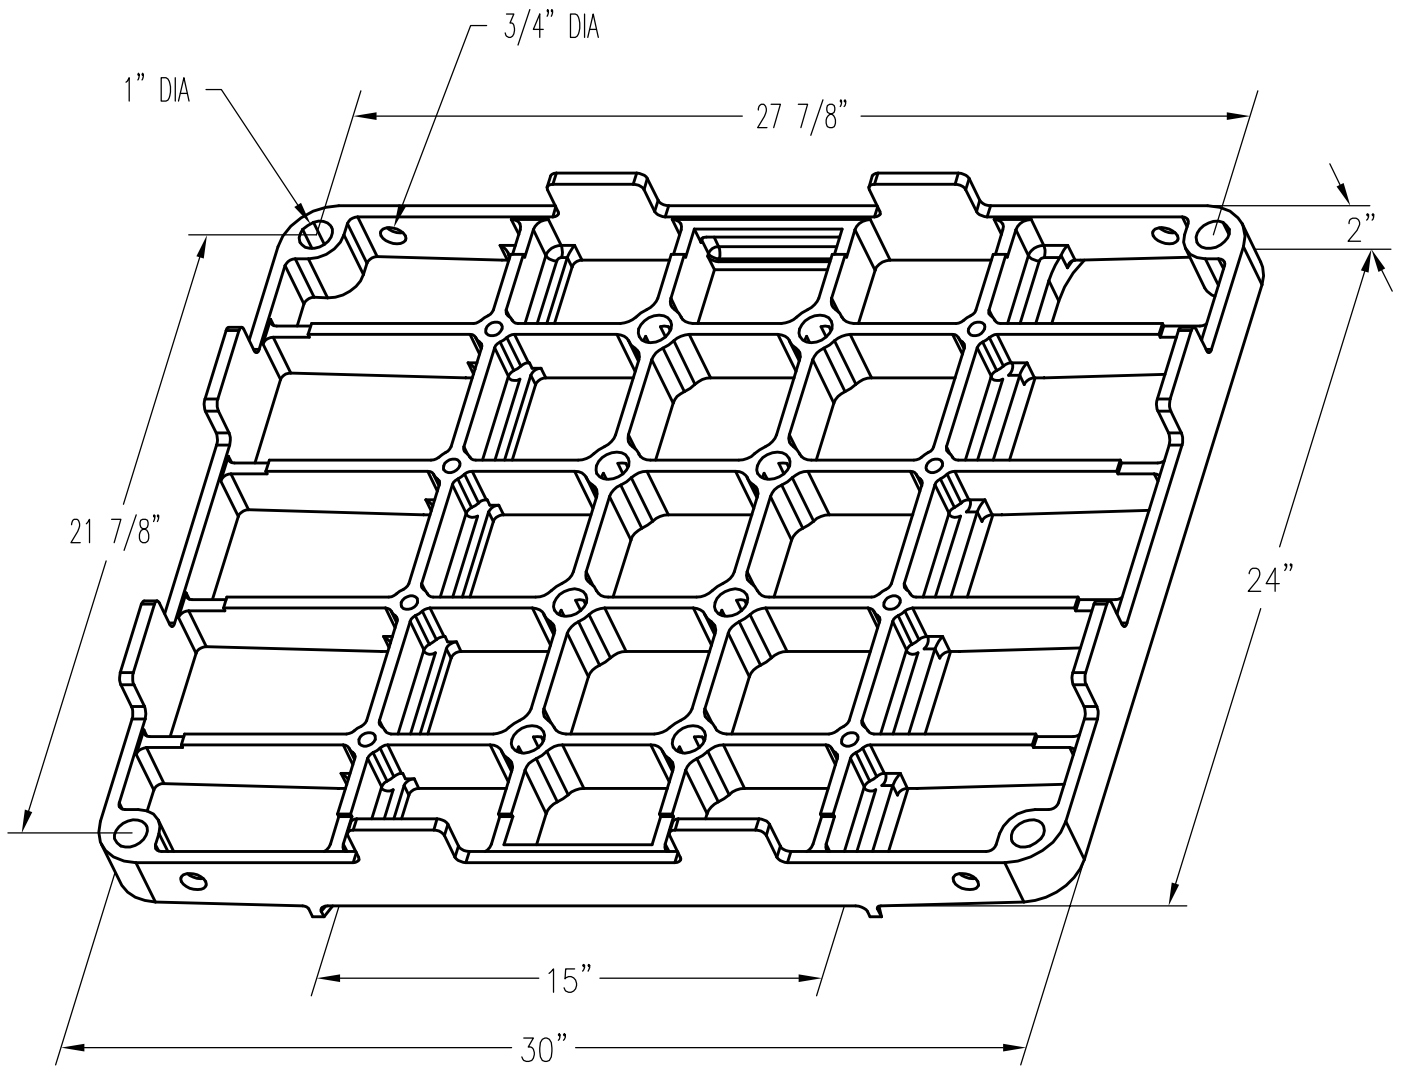

TRAY, 24" x 30", 2001

PATTERN NUMBER: CC-2001
DRAWING NUMBER: CA-2807-D

D002

WEIGHT: 87#