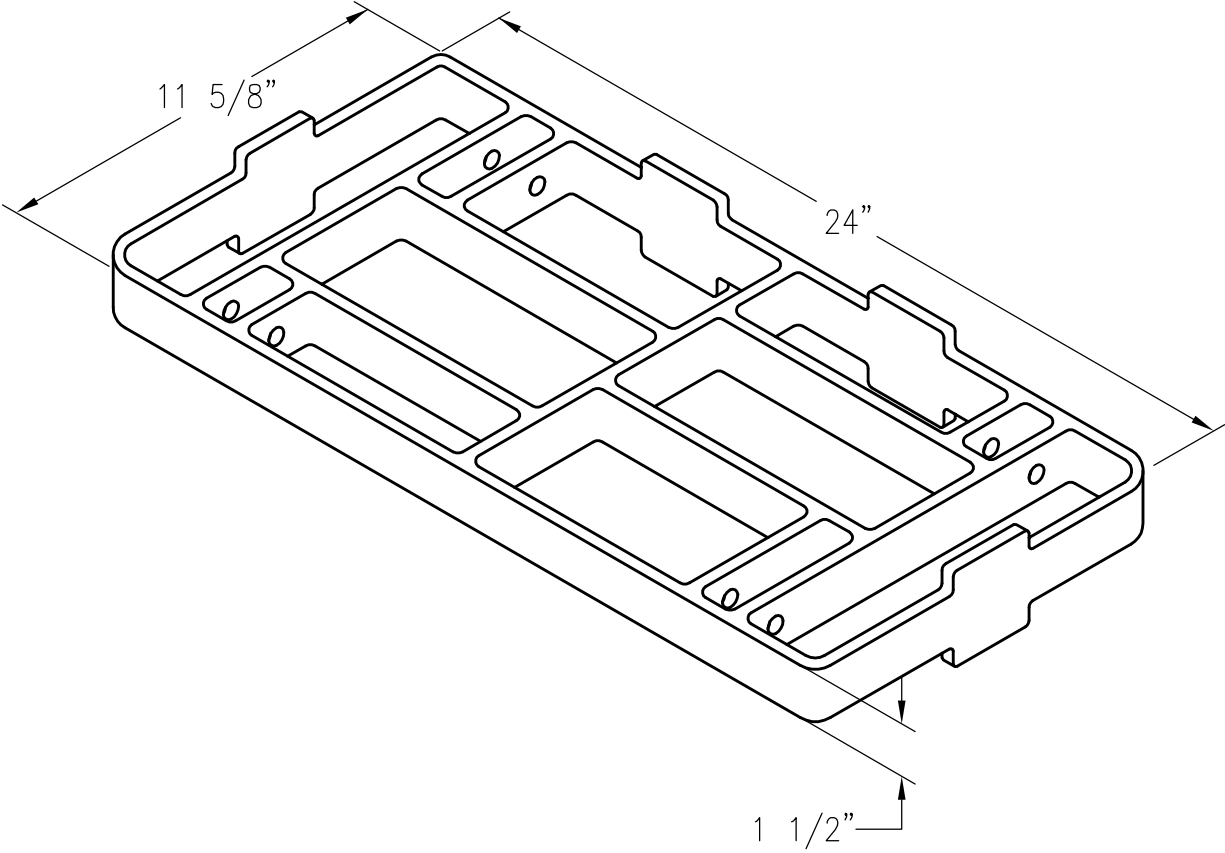

GVRT TRAY, 24"

PATTERN NUMBER: CC-2002
DRAWING NUMBER: CA-2008-C

D025

WEIGHT: 25.3#