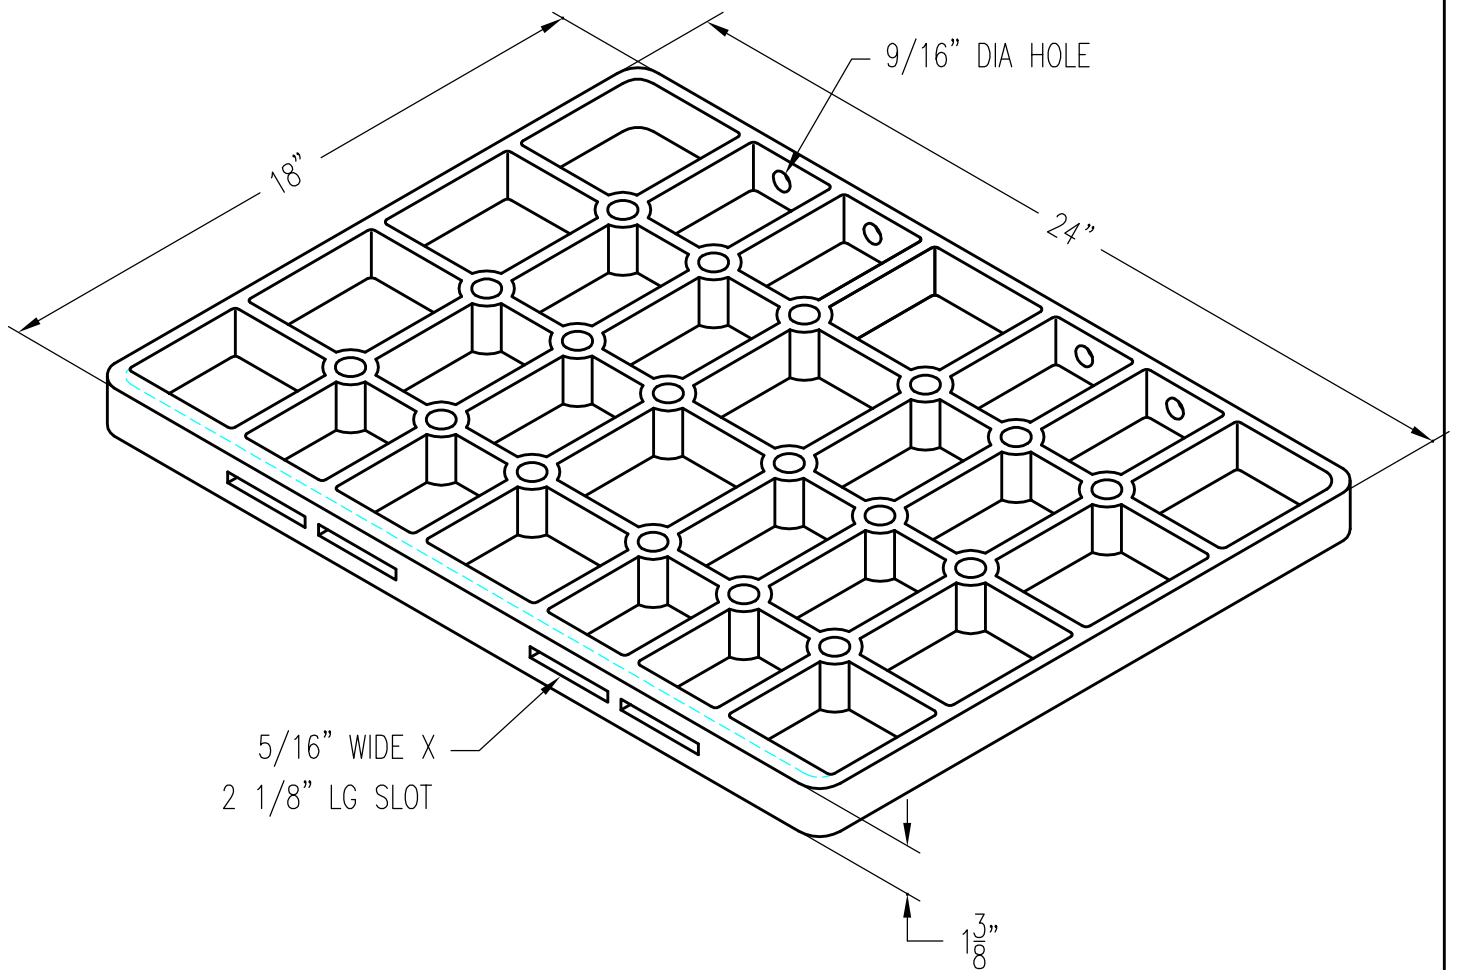

18" X 24" TRAY PACEMAKER

PATTERN NUMBER: CC-2004
DRAWING NUMBER: CA-2014-D

D032

WEIGHT: 30#