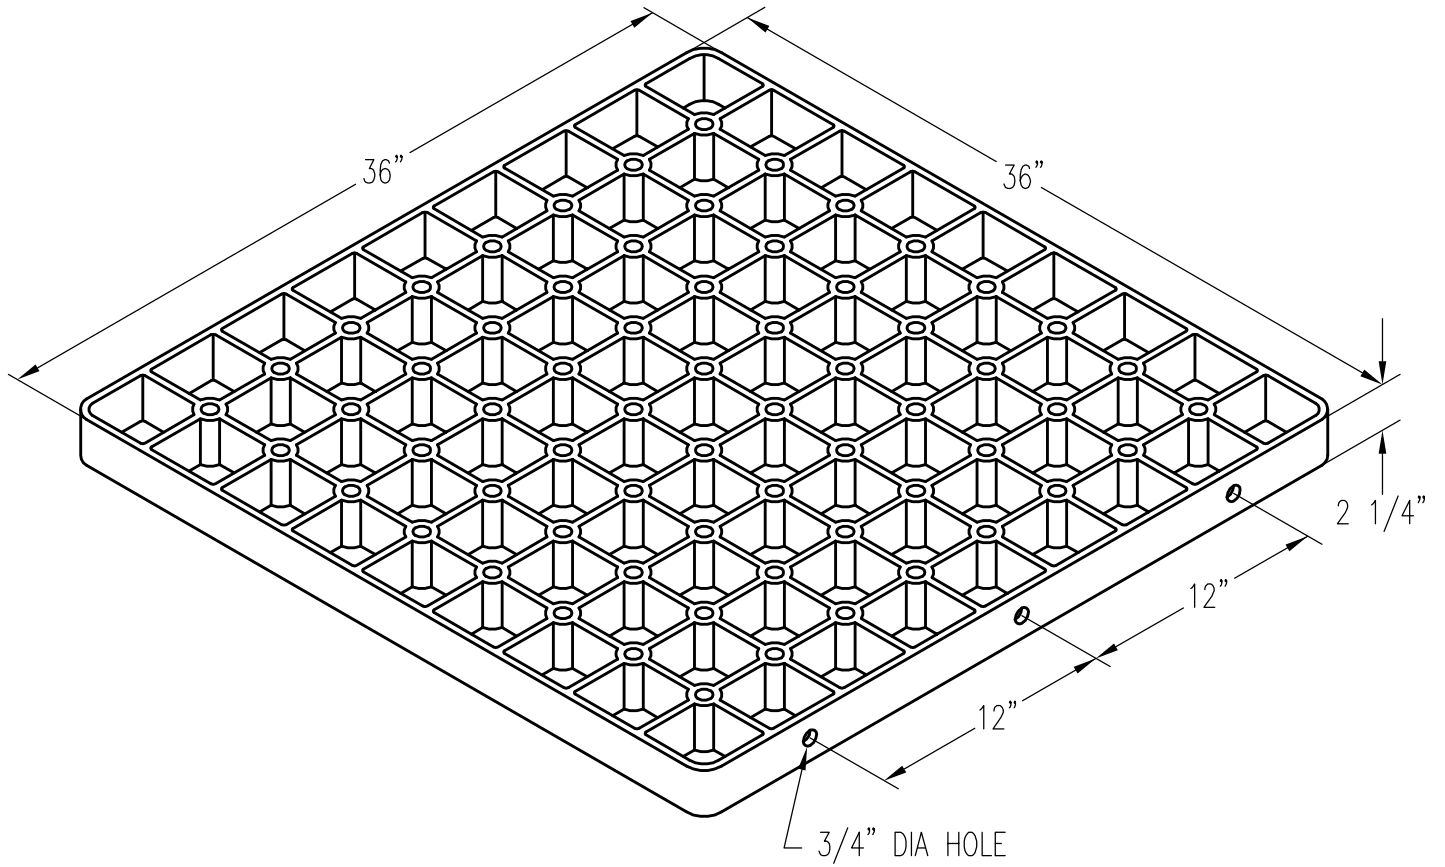

36" SQ TRAY

PATTERN NUMBER: CC-2005
DRAWING NUMBER: CA-2028-D

D033

WEIGHT: 180#