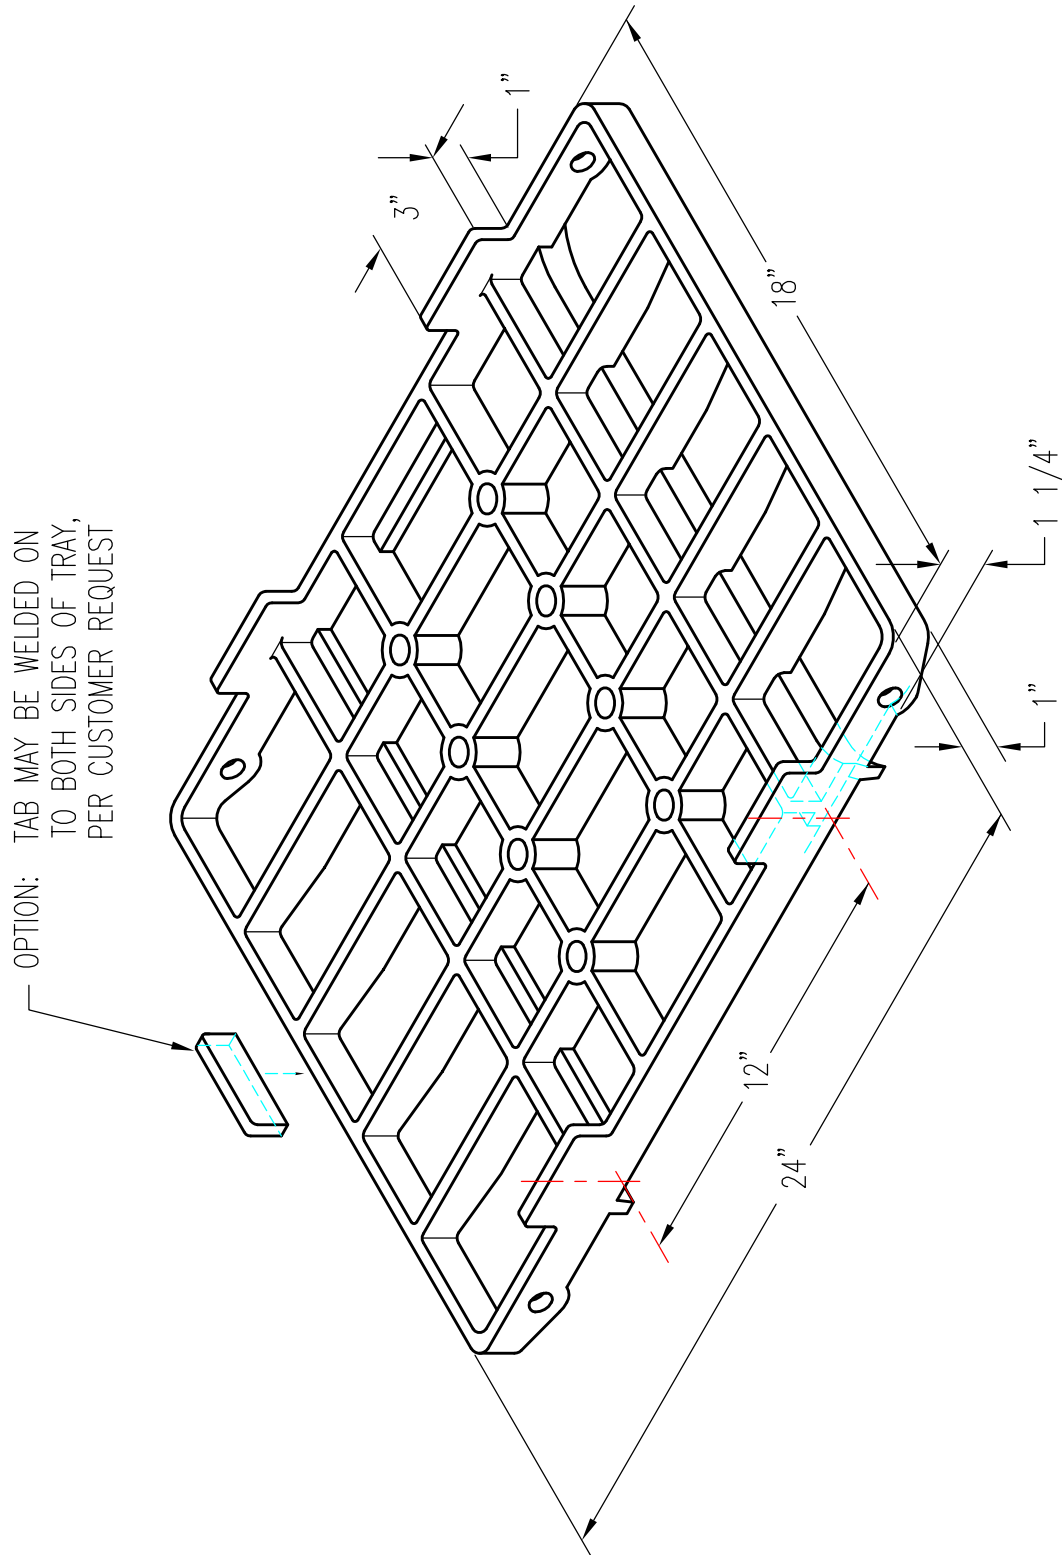

TRAY, 18 X 24 STANDARD ALLCASE

PATTERN NUMBER: CC-2006
DRAWING NUMBER: CA-2018-C

D034

WEIGHT: 39#