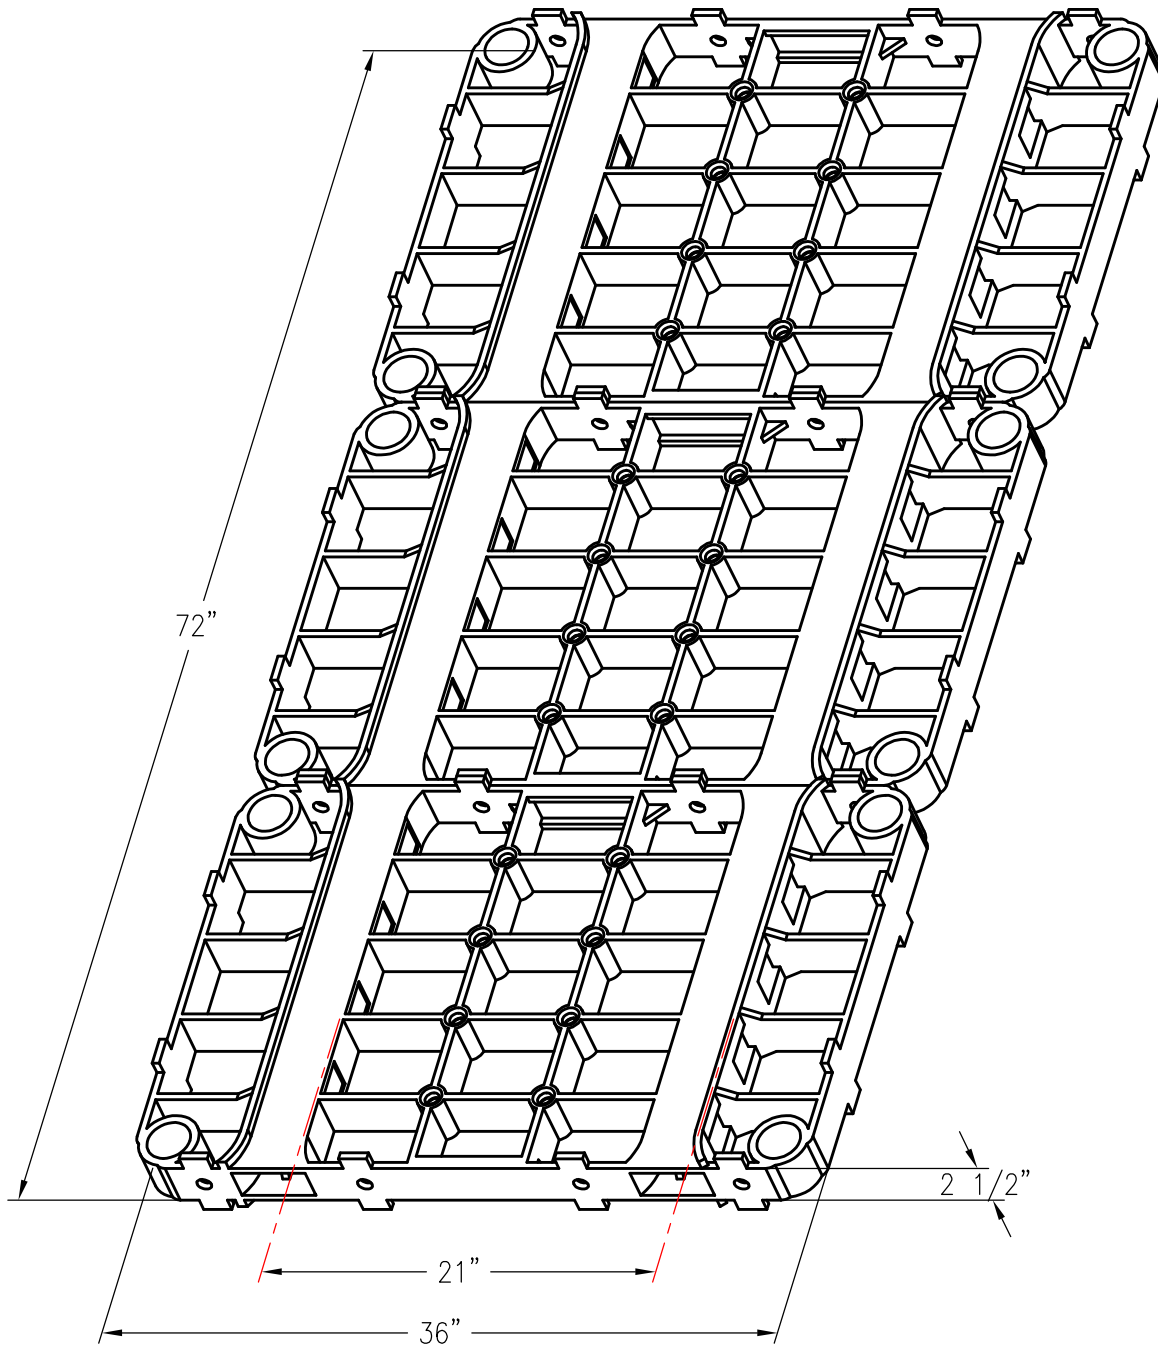

TRAY, 36" X 72" 2007 SERIES ASSEMBLIES

SUPER 36 TRIPLE TRAY ASSEMBLY

USE CC-2007 FOR REVERSIBLE & NO POST HOLES
USE CC-2007-A FOR NON-REVERSIBLE & NO POST HOLES
USE CC-2007-B FOR REVERSIBLE & POST HOLES
USE CC-2007-C FOR NON-REVERSIBLE & POST HOLES