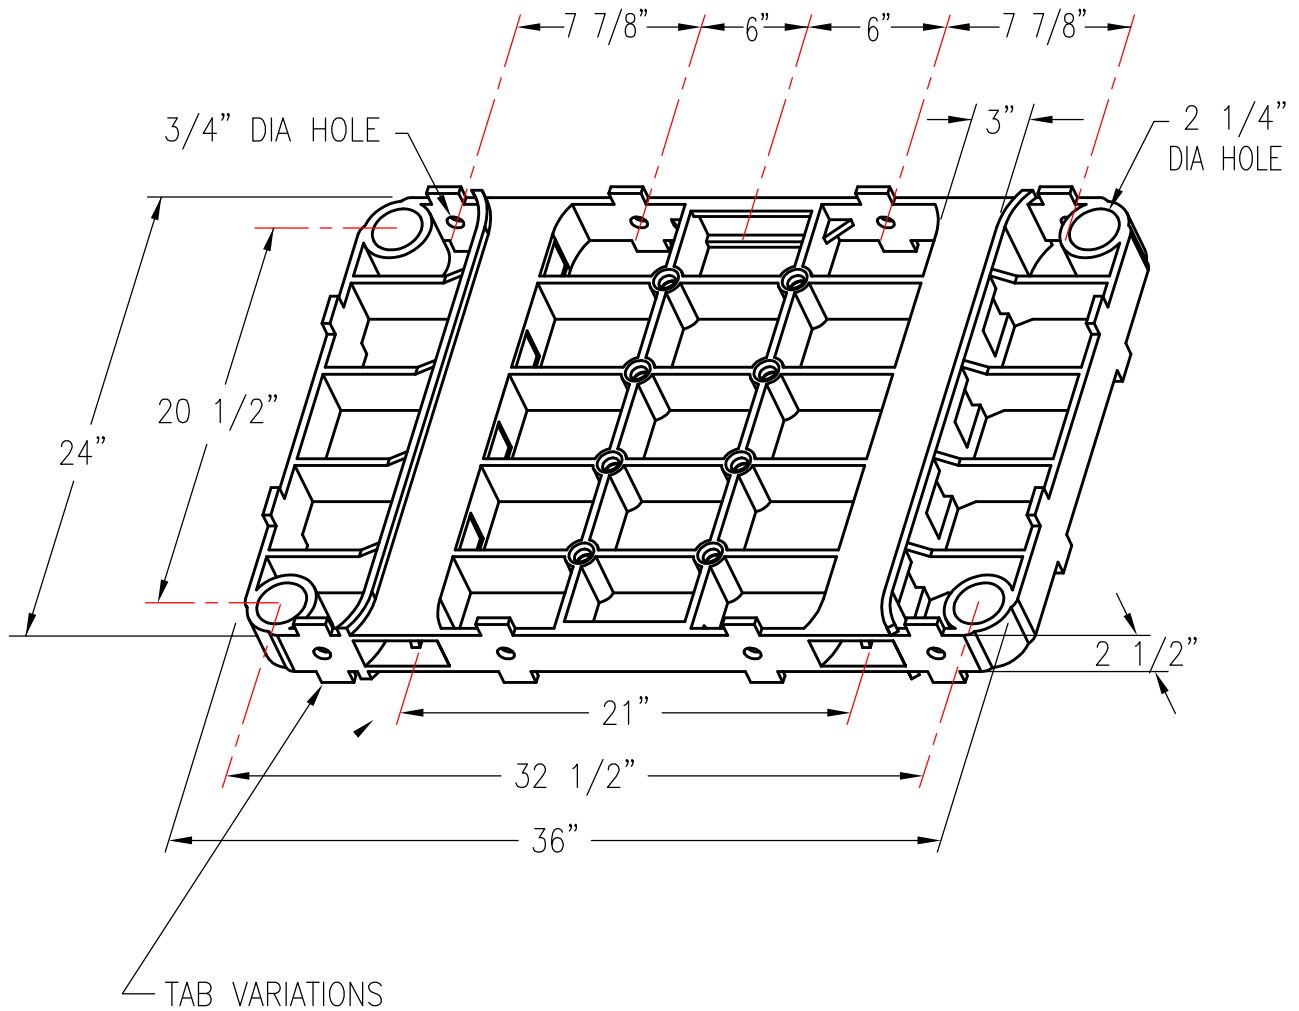

TRAY, 24" x 36", 2007B REVERSIBLE

w/ALL TABS:

PATTERN NUMBER: CC-2007-B

DRAWING NUMBER: CA-2491-D

w/NO TABS:

PATTERN NUMBER: CC-2007-B4

DRAWING NUMBER: CA-3655-D

w/o TABS ON ONE LONG SIDE:

PATTERN NUMBER: CC-2007-B1

DRAWING NUMBER: CA-3653-D

w/o TABS ON BOTH LONG SIDES:

PATTERN NUMBER: CC-2007-B2

DRAWING NUMBER: CA-3654-D

ASSEMBLIES:

CATALOG PAGE NO: D007a

36" X 48" DWG NO: CA-2491-D2

CATALOG PAGE NO: D007b

36" X 72" DWG NO: CA-2491-D1

D009

WEIGHT: 136#