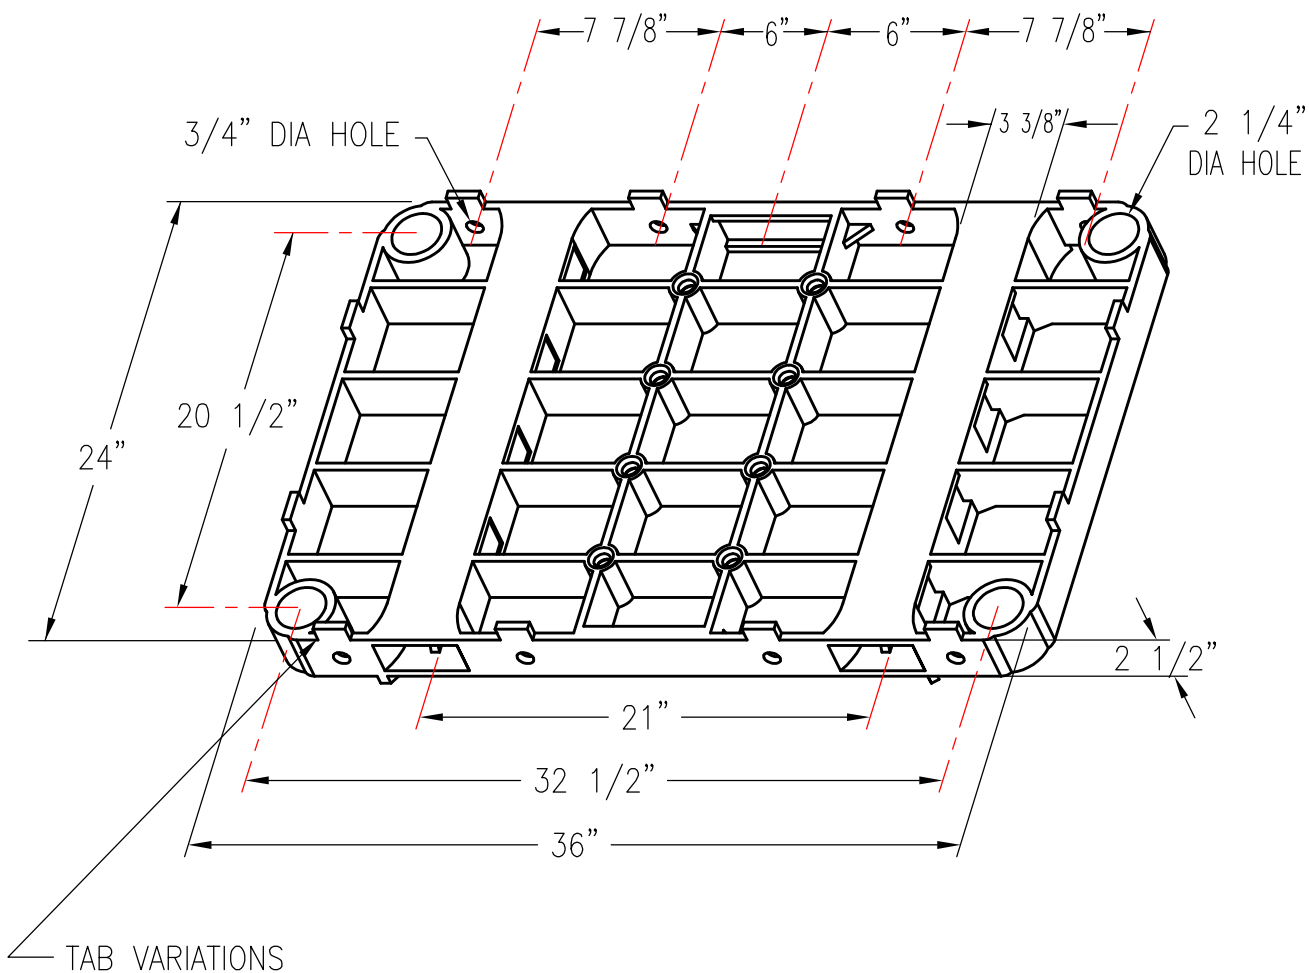

TRAY, 24" x 36", 2007C

w/ALL TABS:

PATTERN NUMBER: CC-2007-C

DRAWING NUMBER: CA-2492-D

w/NO TABS:

PATTERN NUMBER: CC-2007-C4

DRAWING NUMBER: CA-3658-D

w/o TABS ON ONE LONG SIDE:

PATTERN NUMBER: CC-2007-C1

DRAWING NUMBER: CA-3656-D

w/o TABS ON BOTH LONG SIDES:

PATTERN NUMBER: CC-2007-C2

DRAWING NUMBER: CA-3657-D

ASSEMBLIES:

CATALOG PAGE NO: D007a

36" X 48" DWG NO: CA-2492-D3

CATALOG PAGE NO: D007b

36" X 72" DWG NO: CA-2492-D2

D010

WEIGHT: 134#