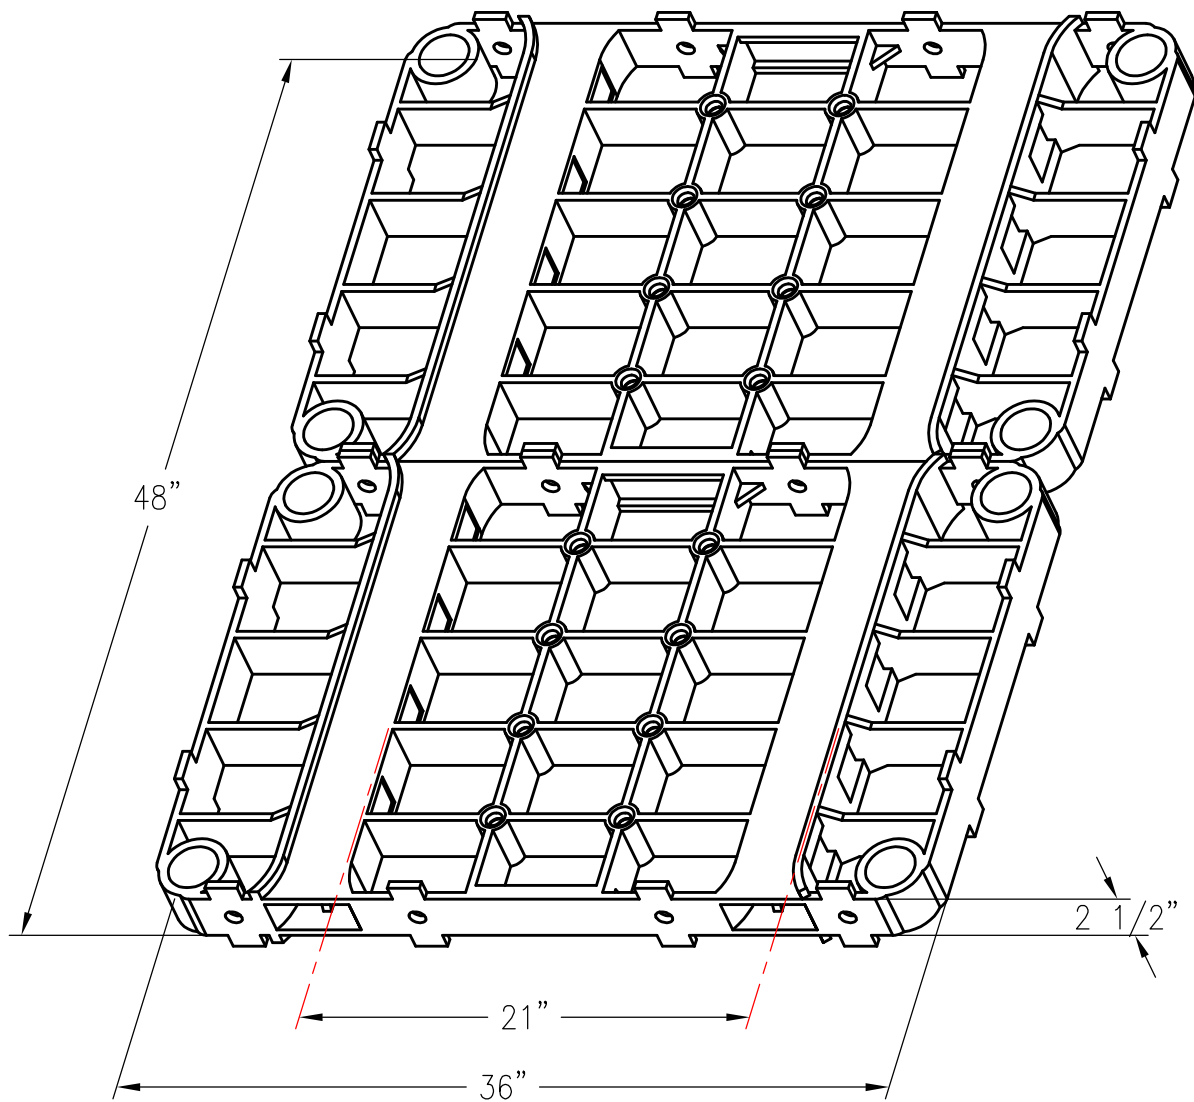

TRAY, 36" X 48"

2007 SERIES ASSEMBLIES

SUPER 36 DOUBLE TRAY ASSEMBLY

- USE CC-2007 FOR REVERSIBLE & NO POST HOLES
- USE CC-2007-A FOR NON-REVERSIBLE & NO POST HOLES
- USE CC-2007-B FOR REVERSIBLE & POST HOLES
- USE CC-2007-C FOR NON-REVERSIBLE & POST HOLES