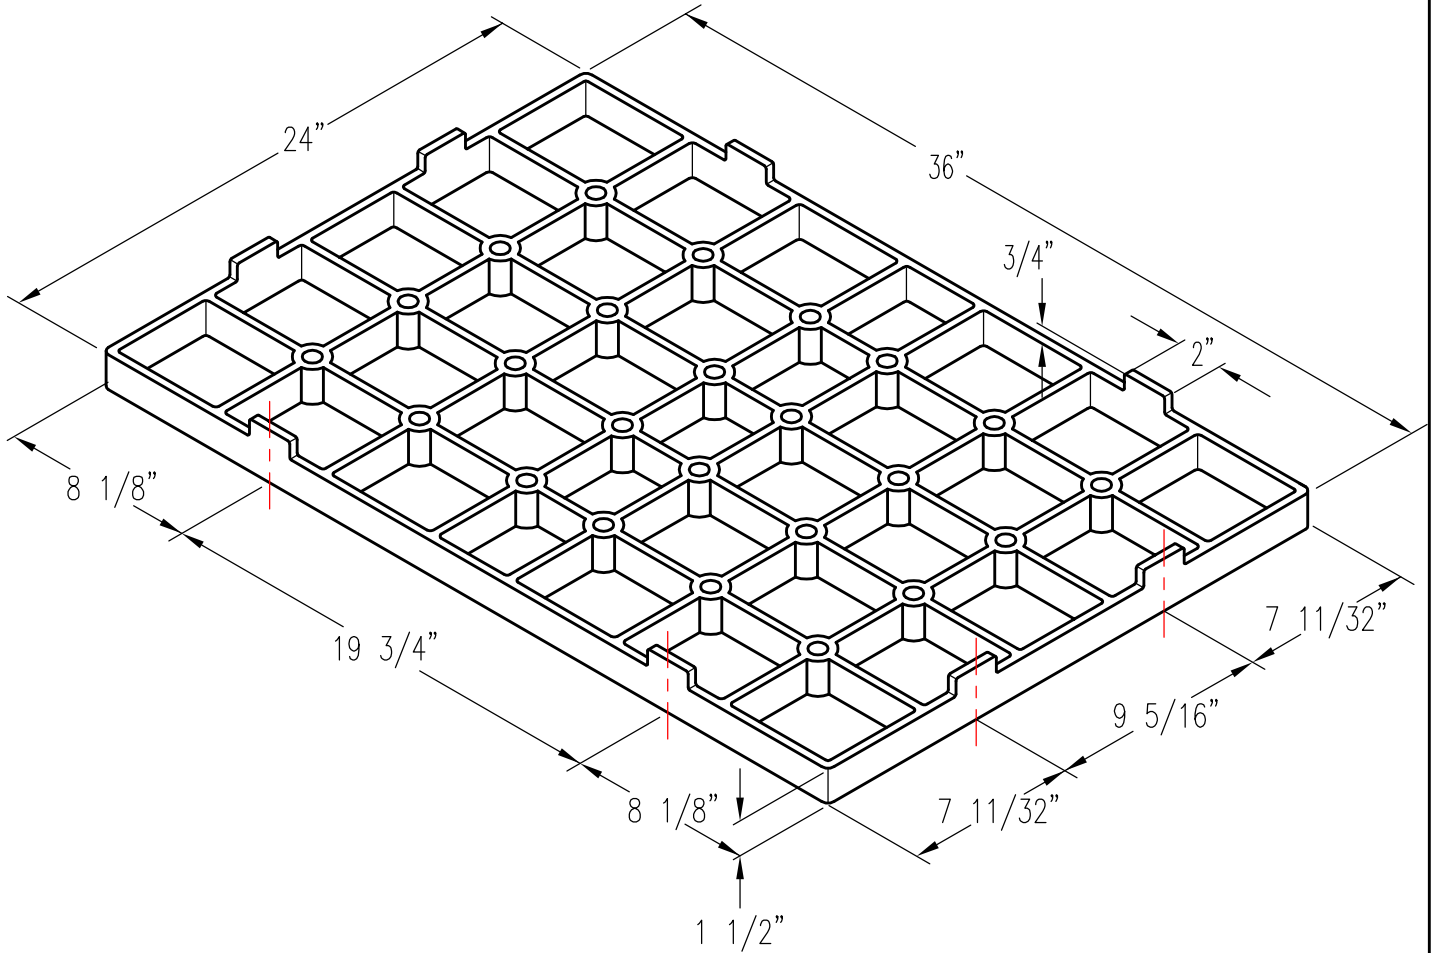

TRAY, 24" X 36"

PATTERN NUMBER: CC-2008
DRAWING NUMBER: CA-2039-D

D036

WEIGHT: 65#