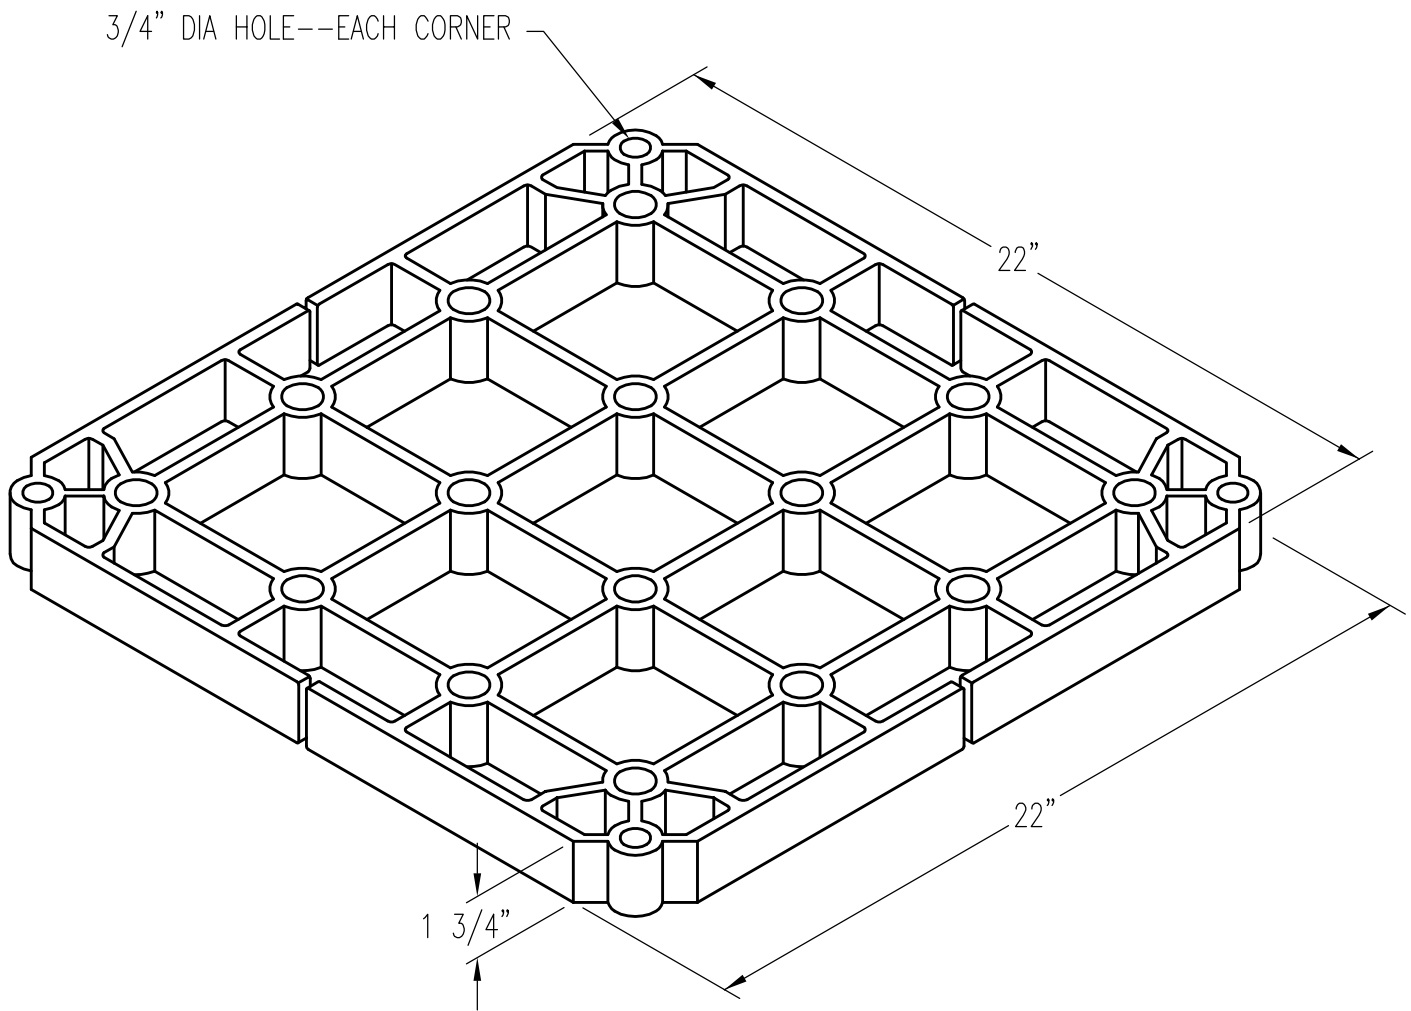

# TRAY, 22" X 22"

PATTERN NUMBER: CC-2010  
DRAWING NUMBER: CA-2038-C

D040

WEIGHT: 55#