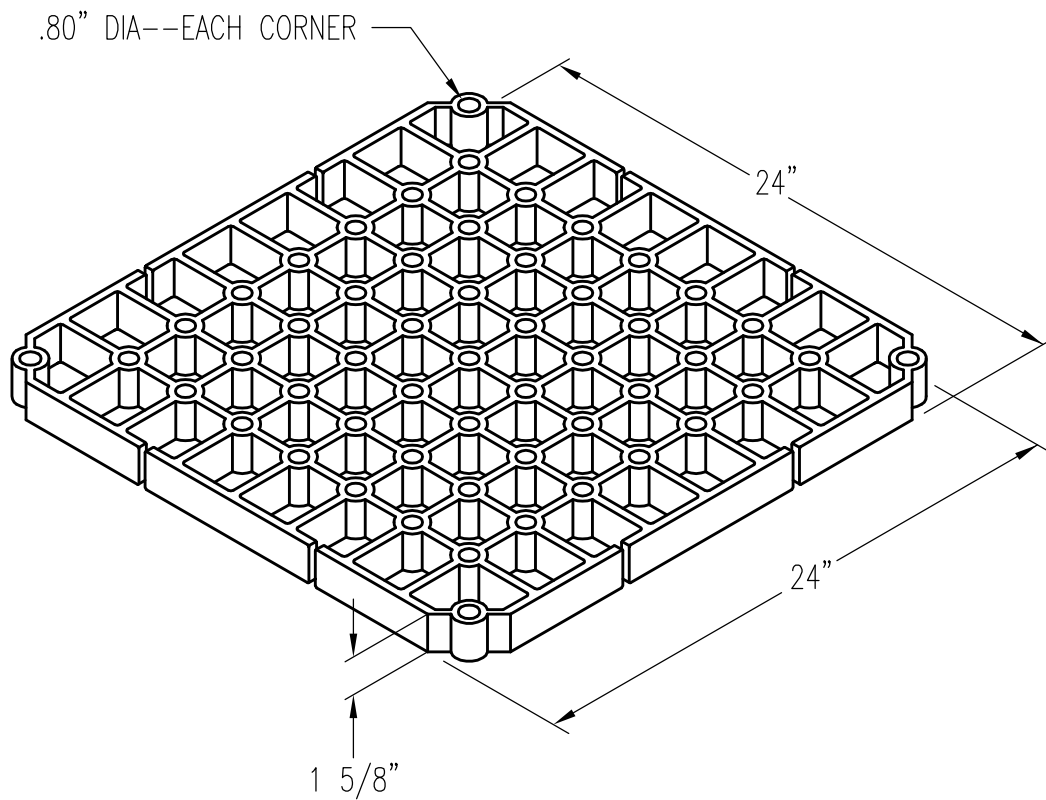

TRAY, 24" X 24"

PATTERN NUMBER: CC-2011
DRAWING NUMBER: CA-2274-C

D041

WEIGHT: 72.5#