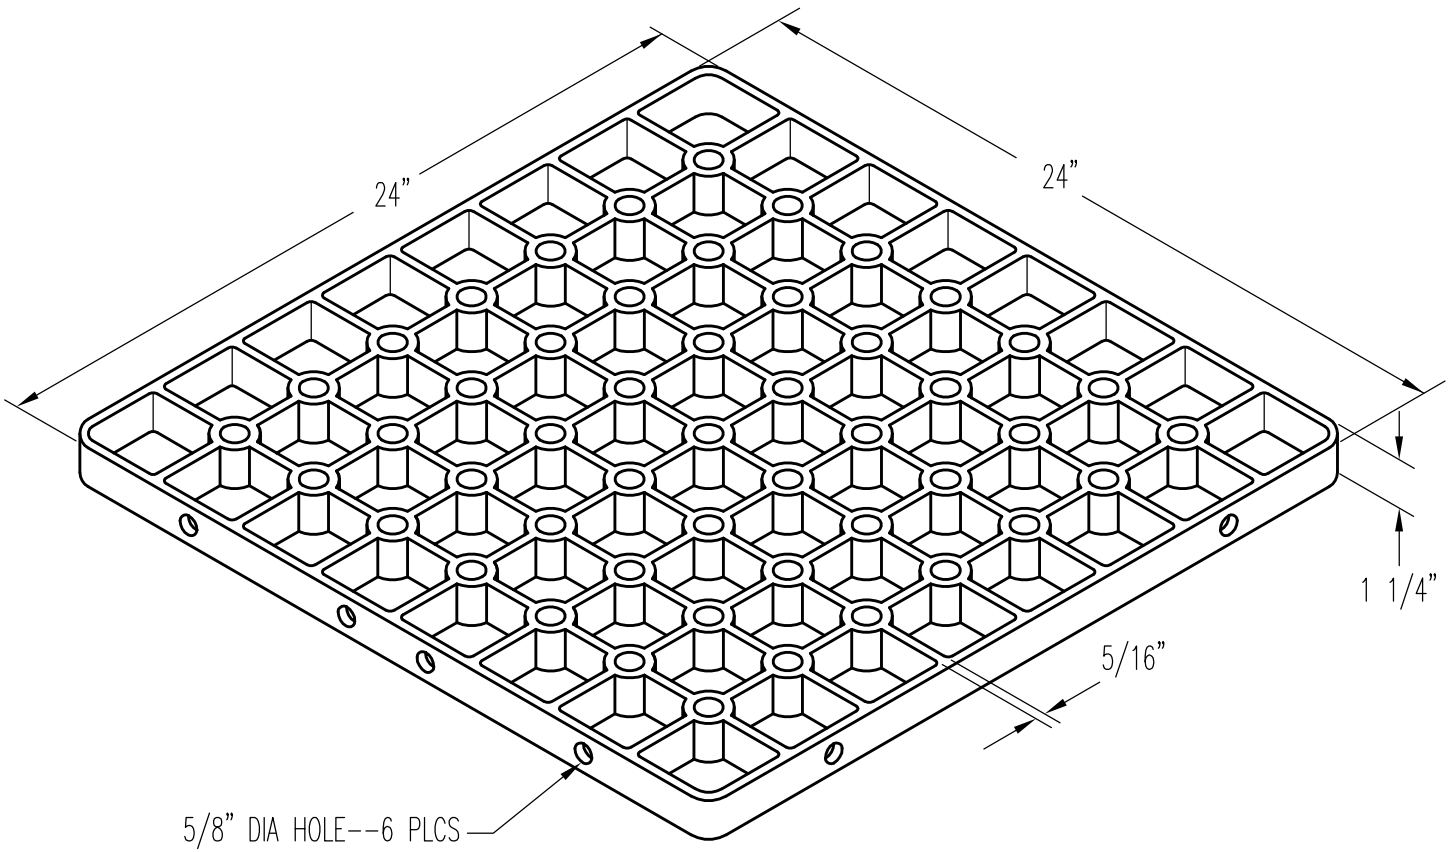

# 24" SQ TRAY

PATTERN NUMBER: CC-2015-A  
DRAWING NUMBER: CA-2276-C

D058

WEIGHT: 49#