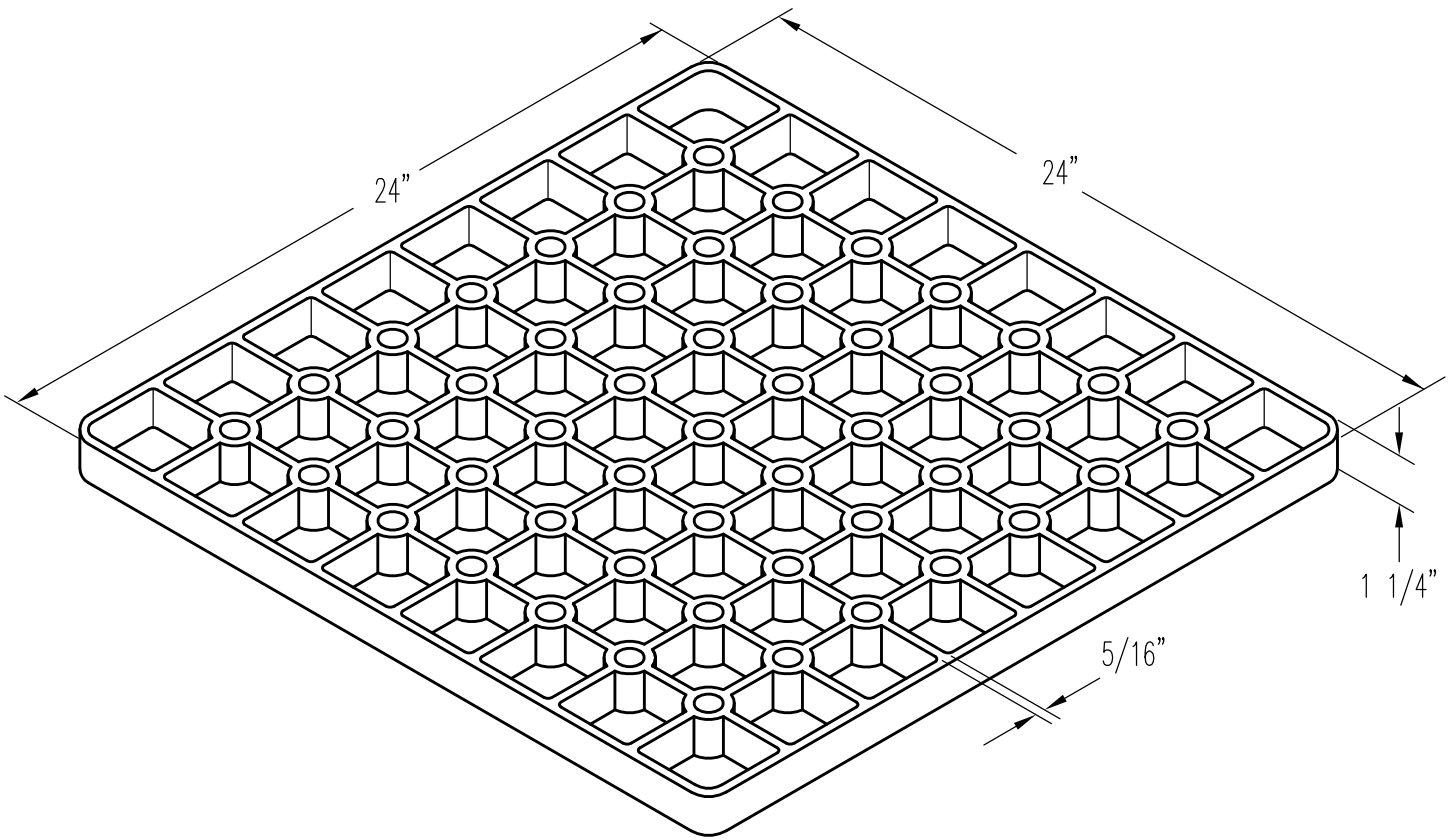

# 24" SQ TRAY

PATTERN NUMBER: CC-2015  
DRAWING NUMBER: CA-2276-C

D057

WEIGHT: 49#