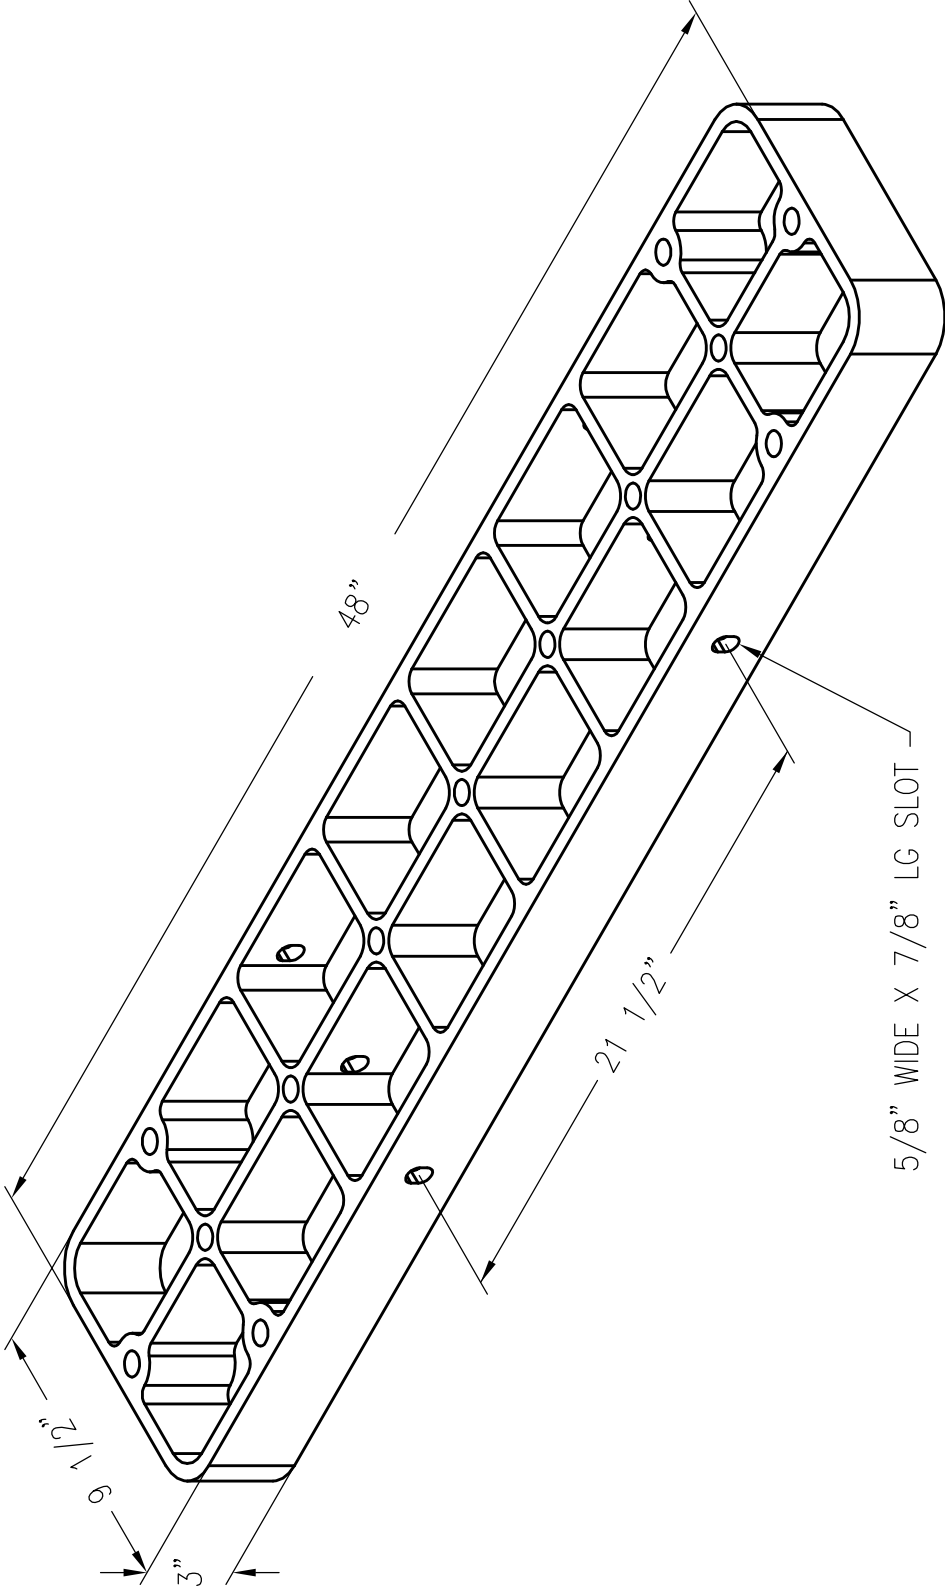

BASE TRAY

PATTERN NUMBER: CC-2016-A
DRAWING NUMBER: CA-2354-D

D0-12

WEIGHT: 96#