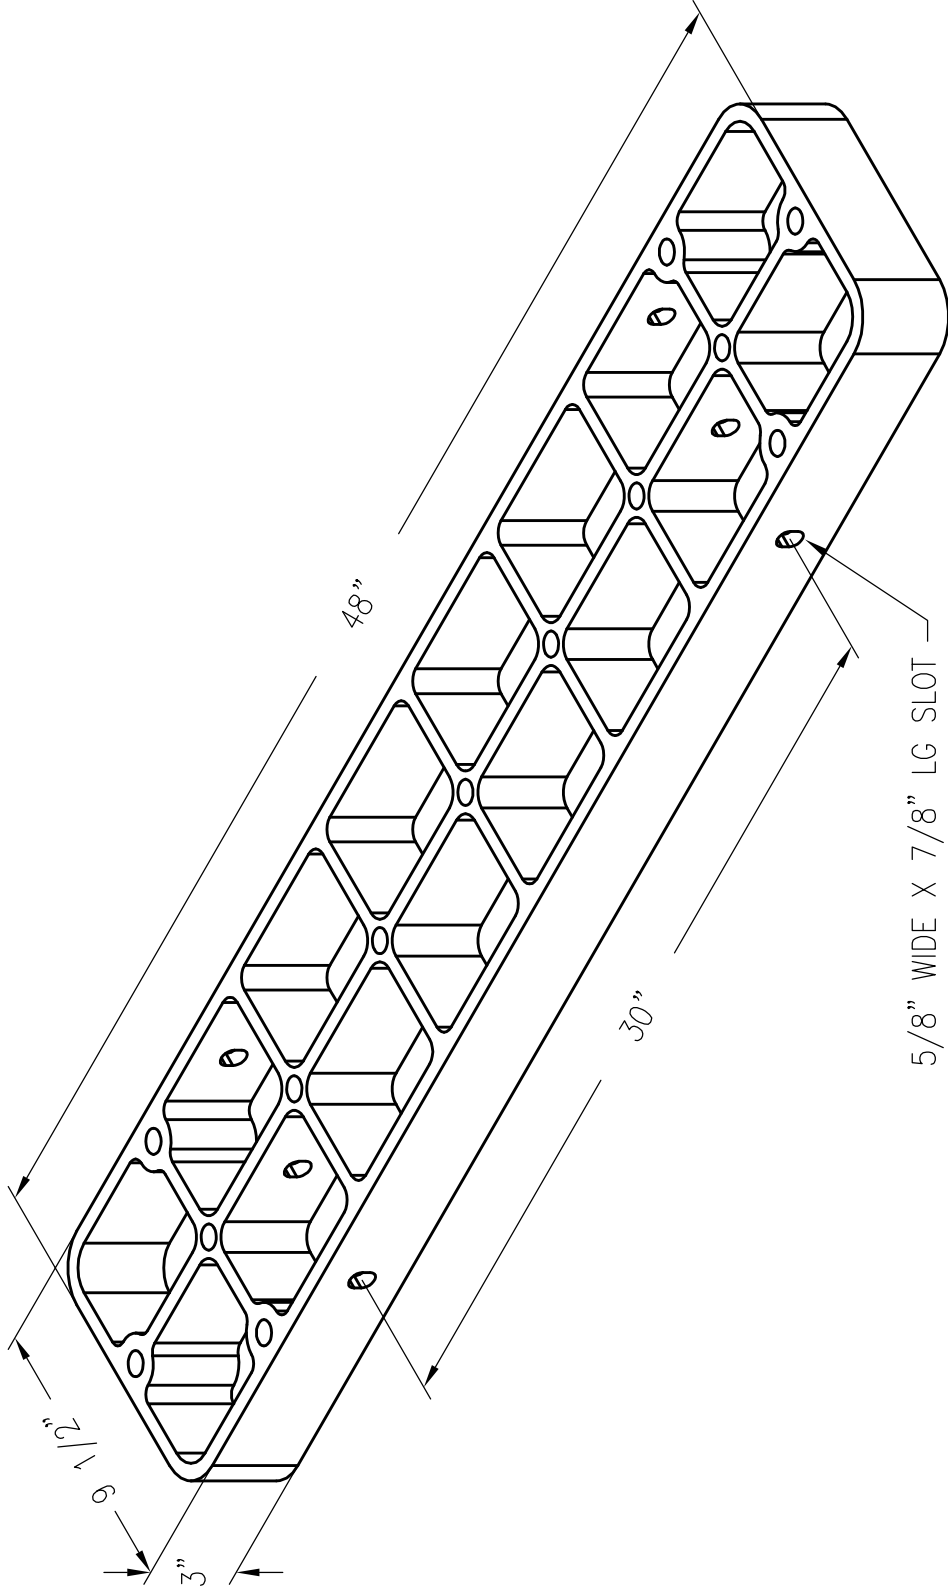

BASE TRAY

PATTERN NUMBER: CC-2016
DRAWING NUMBER: CA-2354-D

D011

WEIGHT: 96#