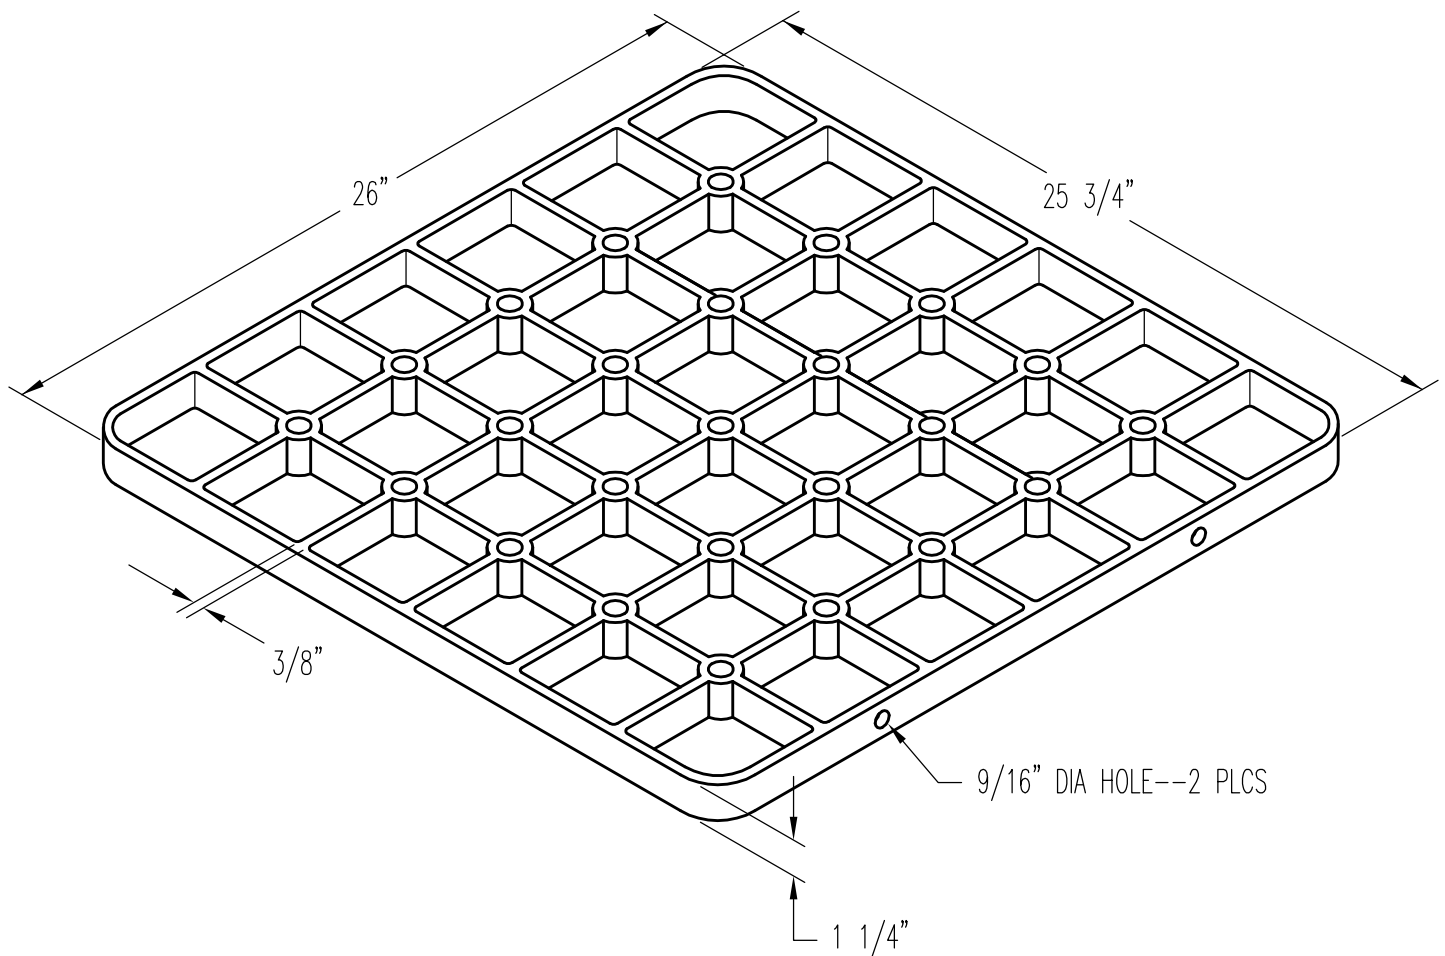

# 25 3/4" X 26" TRAY

PATTERN NUMBER: CC-2018  
DRAWING NUMBER: CA-2278-C

D060

WEIGHT: 42#