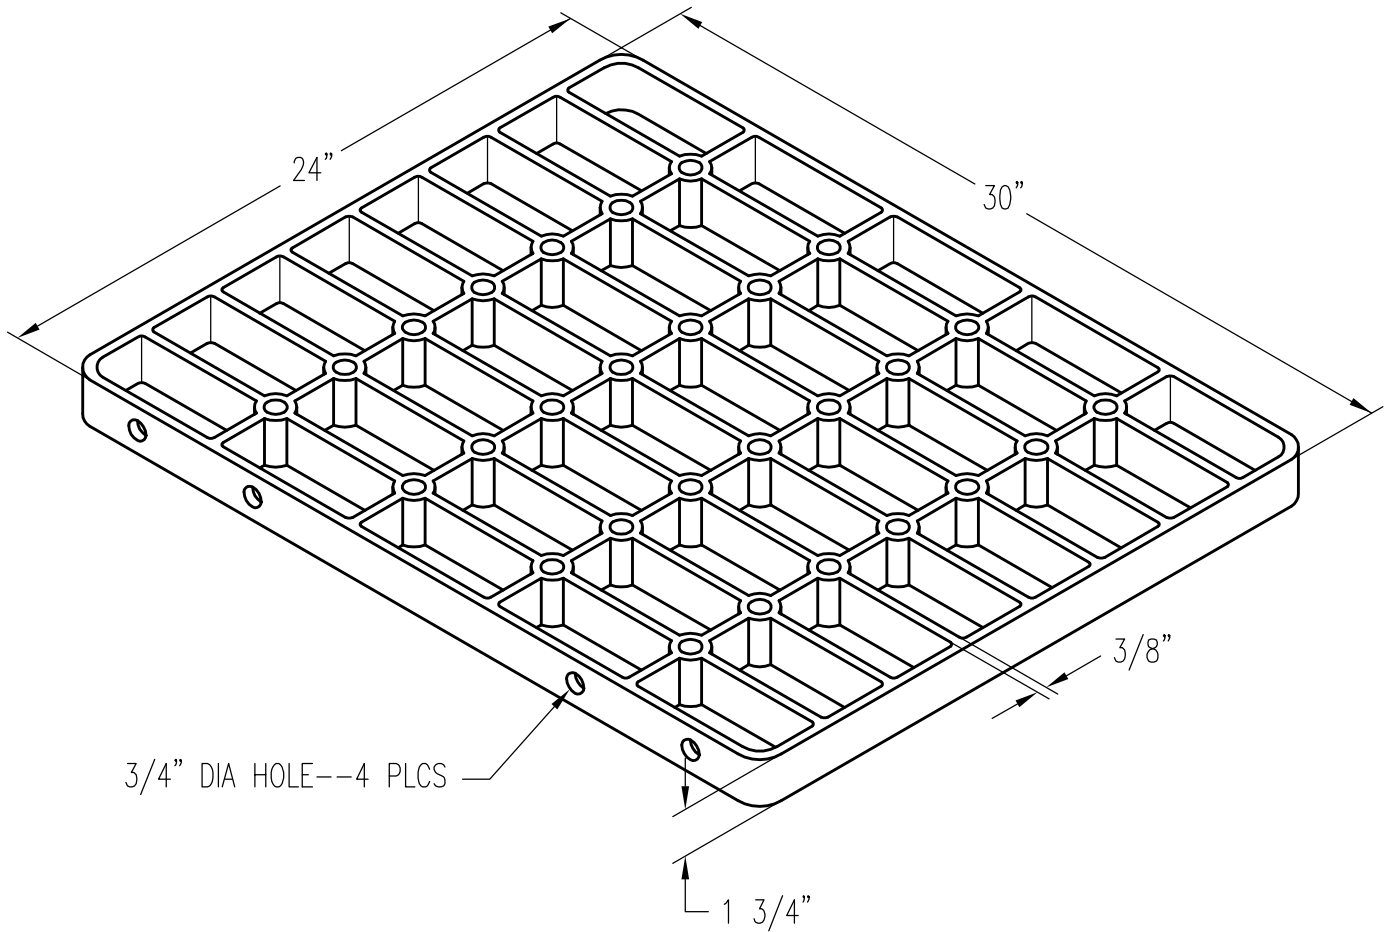

24" X 30" TRAY

PATTERN NUMBER: CC-2019
DRAWING NUMBER: CA-2047-C

D061

WEIGHT: 81#