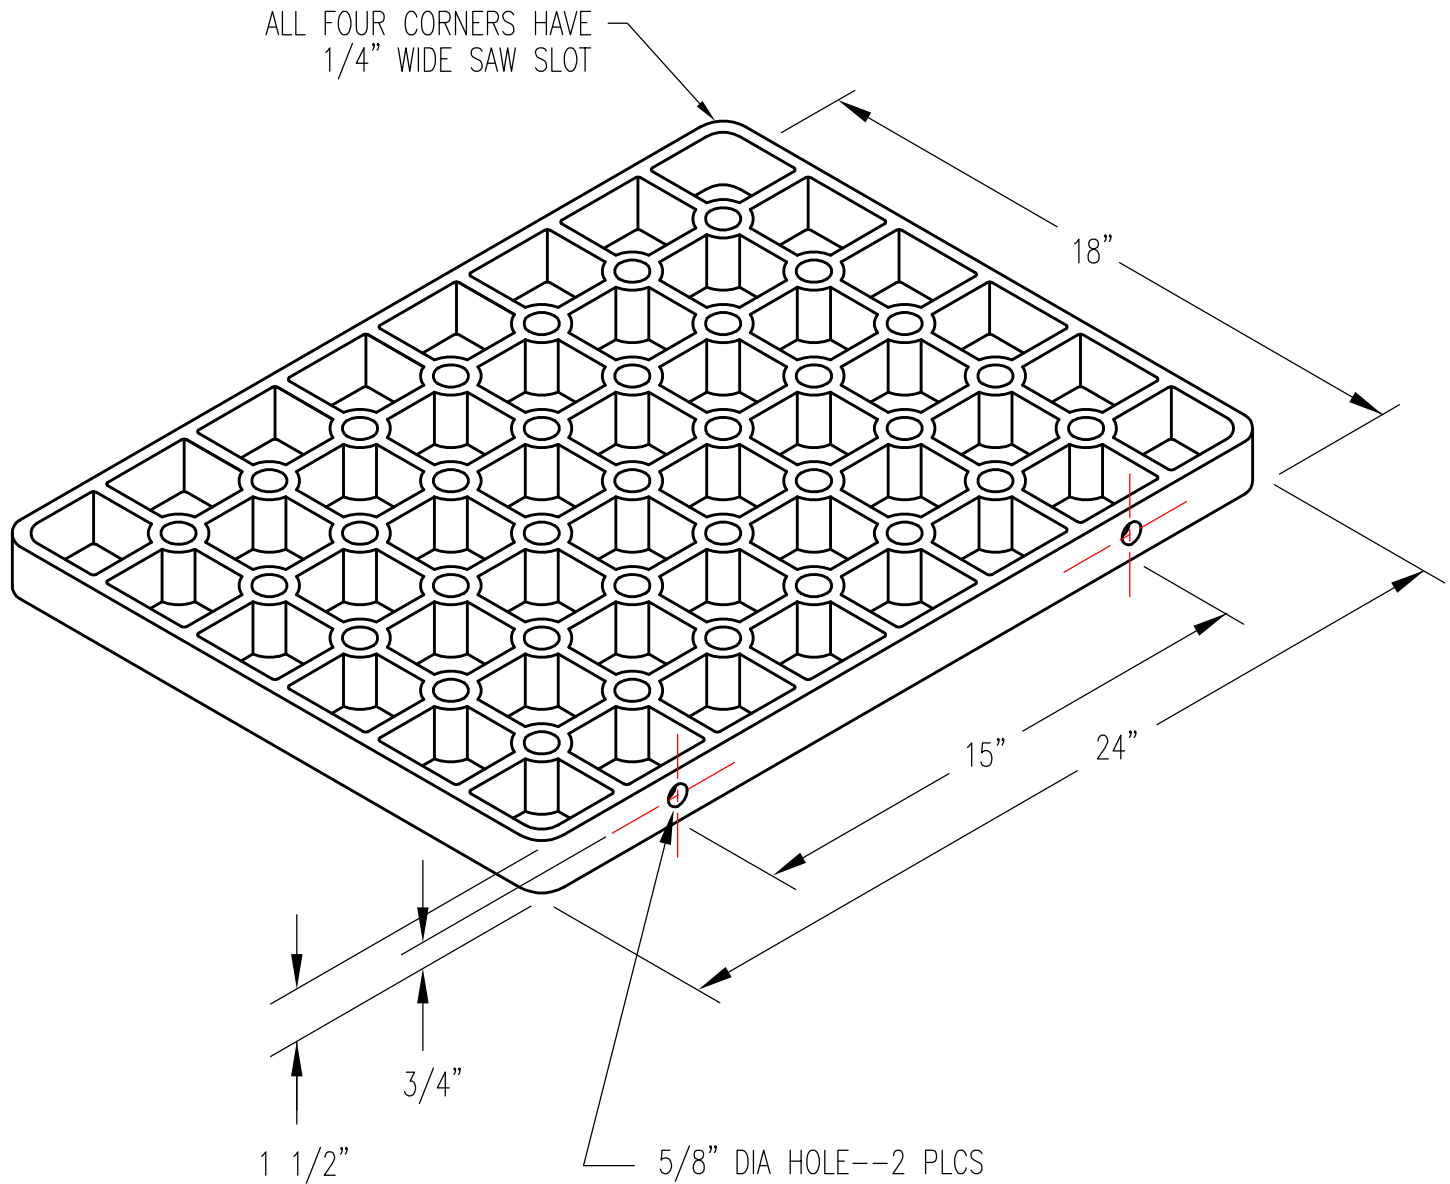

TRAY, 18" X 24"

PATTERN NUMBER: CC-2020
DRAWING NUMBER: CA-2042-C

D043

WEIGHT: 52.5#