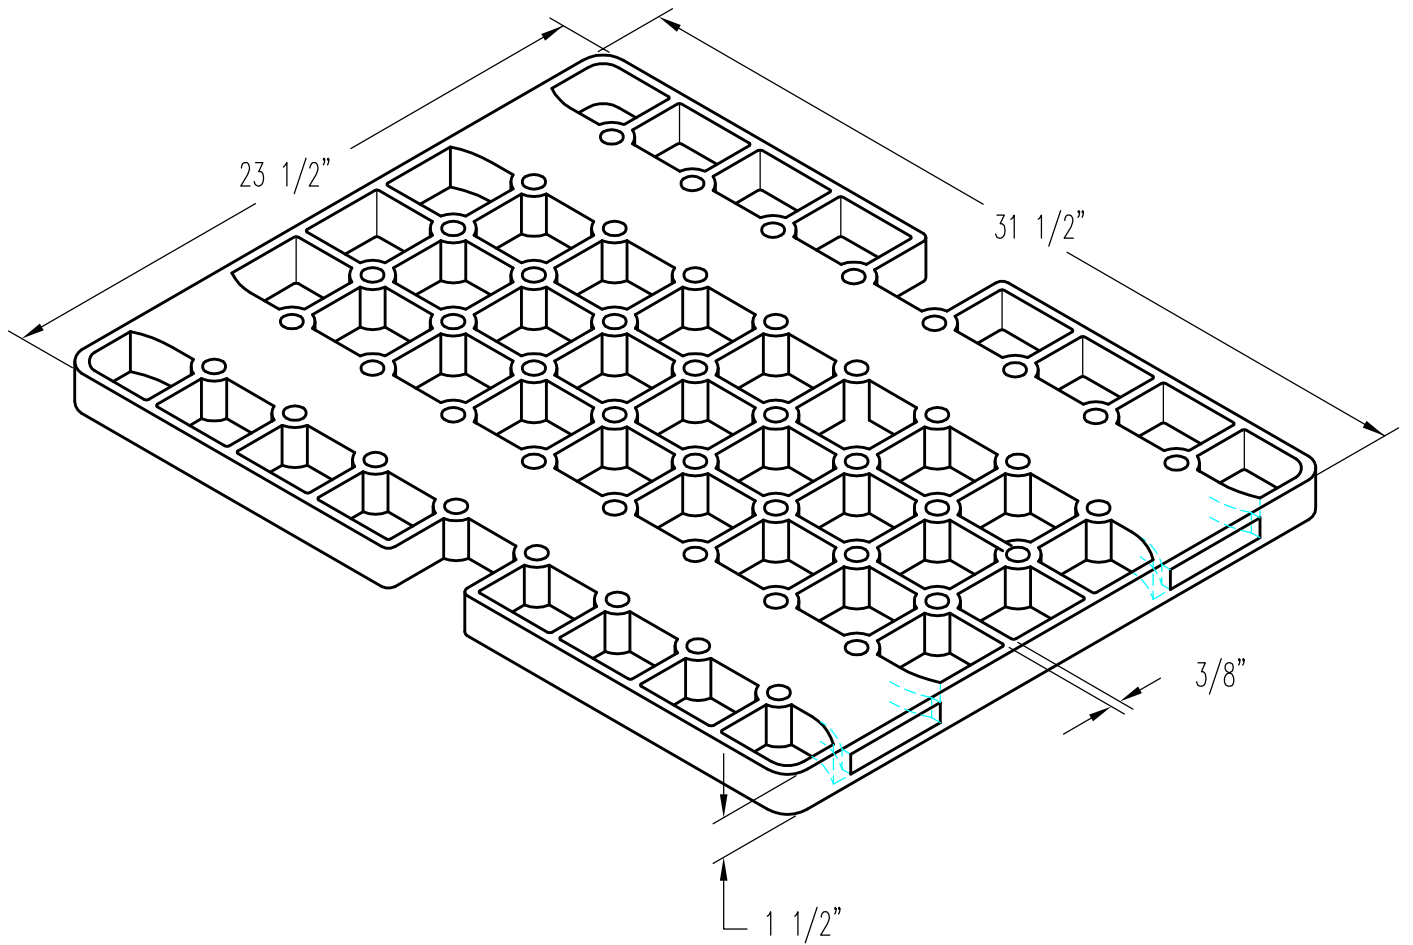

23 1/2" X 31 1/2" TRAY

PATTERN NUMBER: CC-2021
DRAWING NUMBER: CA-2050-D

D062

WEIGHT: 88#